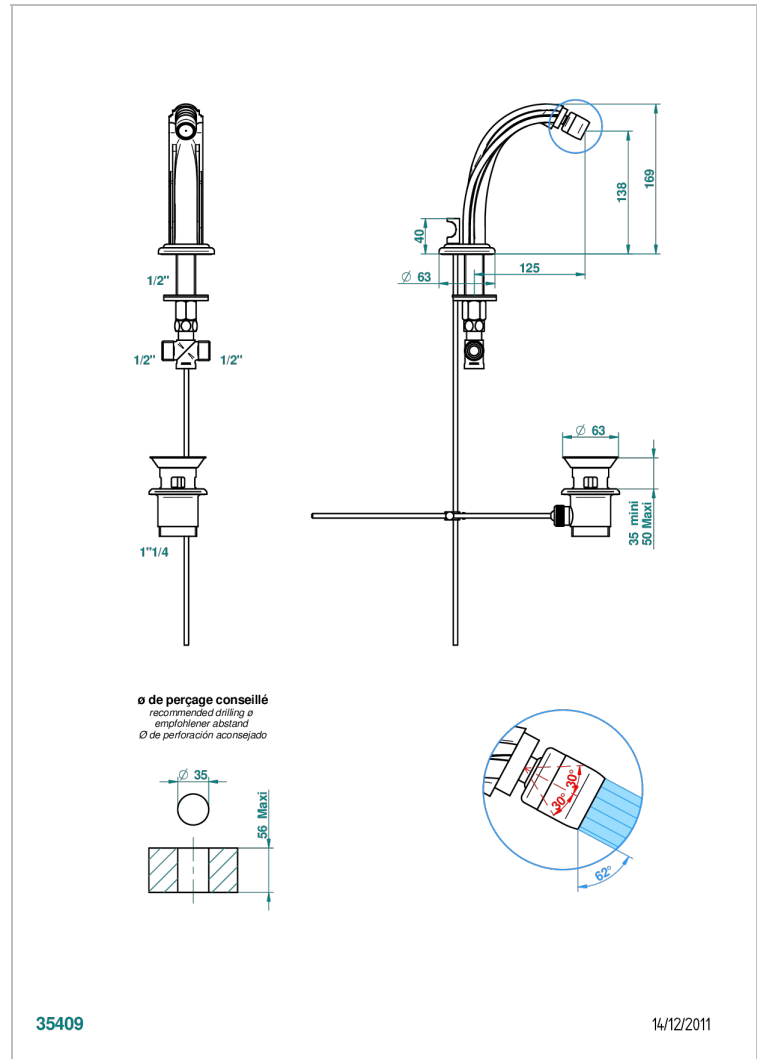

ITHAQUE PLATINUM DECOR

A7B-2170/202

Bidet spout with ball joint spray and drain

THG
PARIS

CHARACTERISTIC

- Ithaque Platinum decor
- Bidet spout with ball joint spray and drain

TECHNICAL SPECS

- Recommandé : 3 bars (max. 5 bars) - Advised : 43,5 psi (max. 72 psi)
- 15 l/min à 3 bars (4 gpm at 43.5 psi)