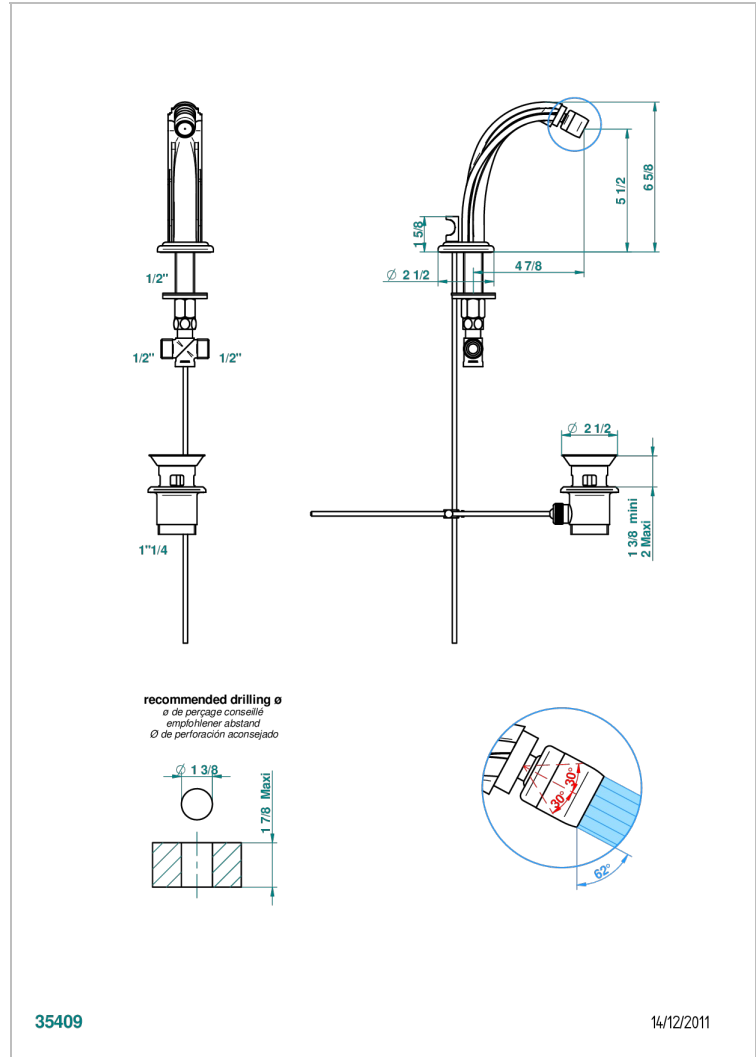

ITHAQUE PLATINUM DECOR

A7B-2170/202

Bidet spout with ball joint spray and drain

CHARACTERISTIC

- Ithaque Platinum decor
- Bidet spout with ball joint spray and drain

TECHNICAL SPECS

- Recommandé : 3 bars (max. 5 bars) - Advised : 43,5 psi (max. 72 psi)
- 15 l/min à 3 bars (4 gpm at 43.5 psi)