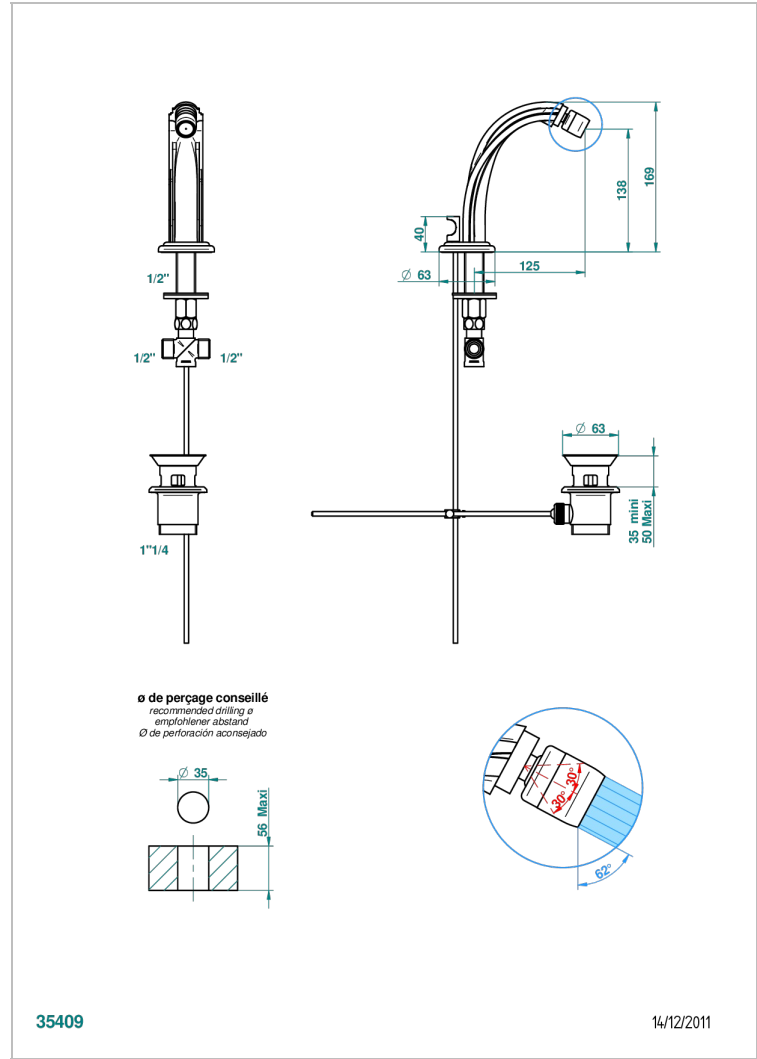

# ITHAQUE PLATINUM DECOR

A7B-2170/202

Bidet spout with swivel jet with waste

THG<sup>®</sup>  
PARIS

## CHARACTERISTIC

- Ithaque Platinum decor
- Bidet spout with swivel jet with waste