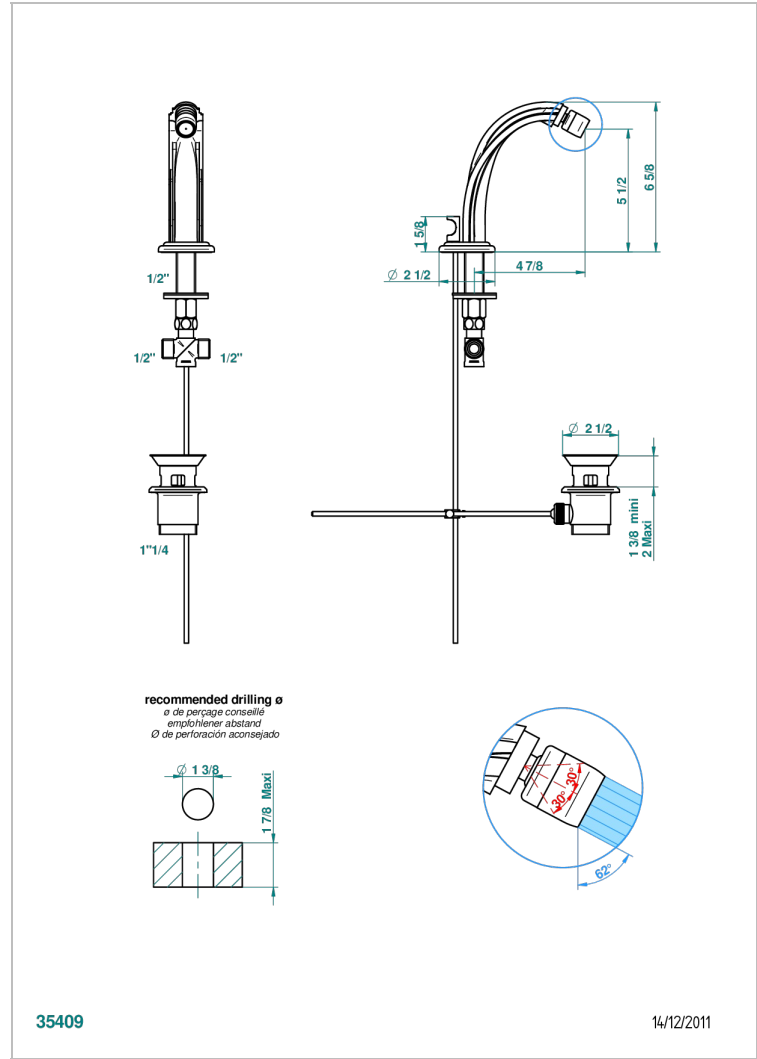

# ITHAQUE PLATINUM DECOR

A7B-2170/202

Bidet spout with swivel jet with waste

## CHARACTERISTIC

- Ithaque Platinum decor
- Bidet spout with swivel jet with waste