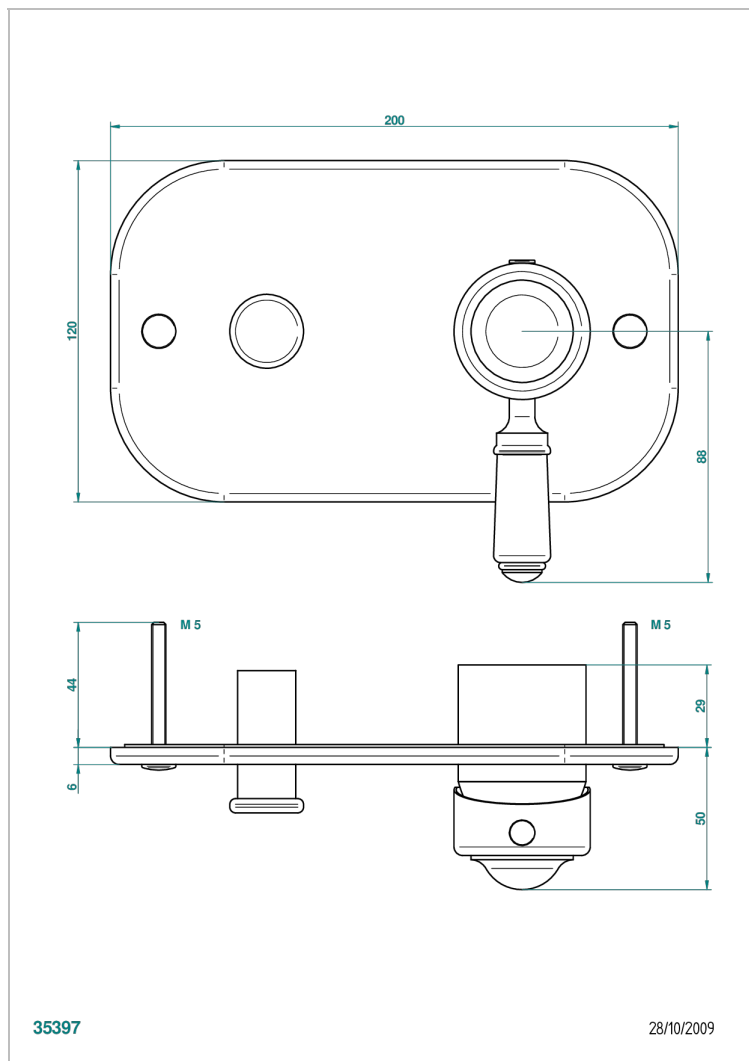

# BROADWAY WITH WHITE PORCELAIN LEVER HANDLES

A04-6550B

Trim only for wall shower mixer with diverter

## CHARACTERISTIC

- Broadway with white porcelain lever handles
- Trim only for wall shower mixer with diverter