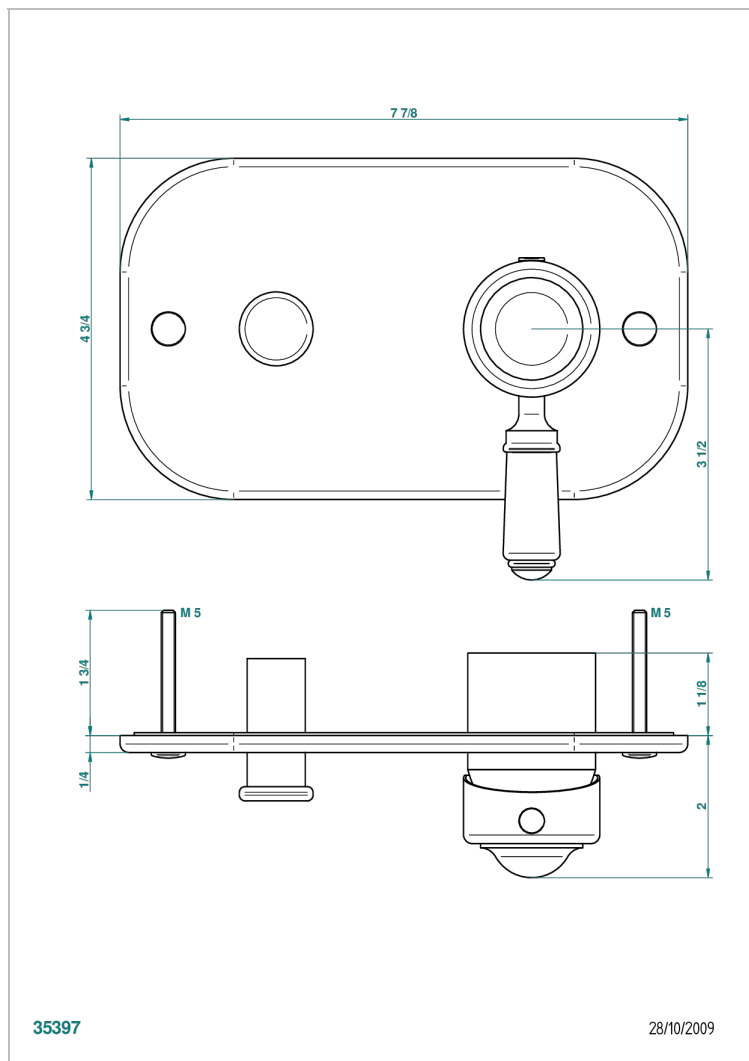

BROADWAY WITH WHITE PORCELAIN LEVER HANDLES

A04-6550B

Trim only for wall shower mixer with diverter

CHARACTERISTIC

- Broadway with white porcelain lever handles
- Trim only for wall shower mixer with diverter