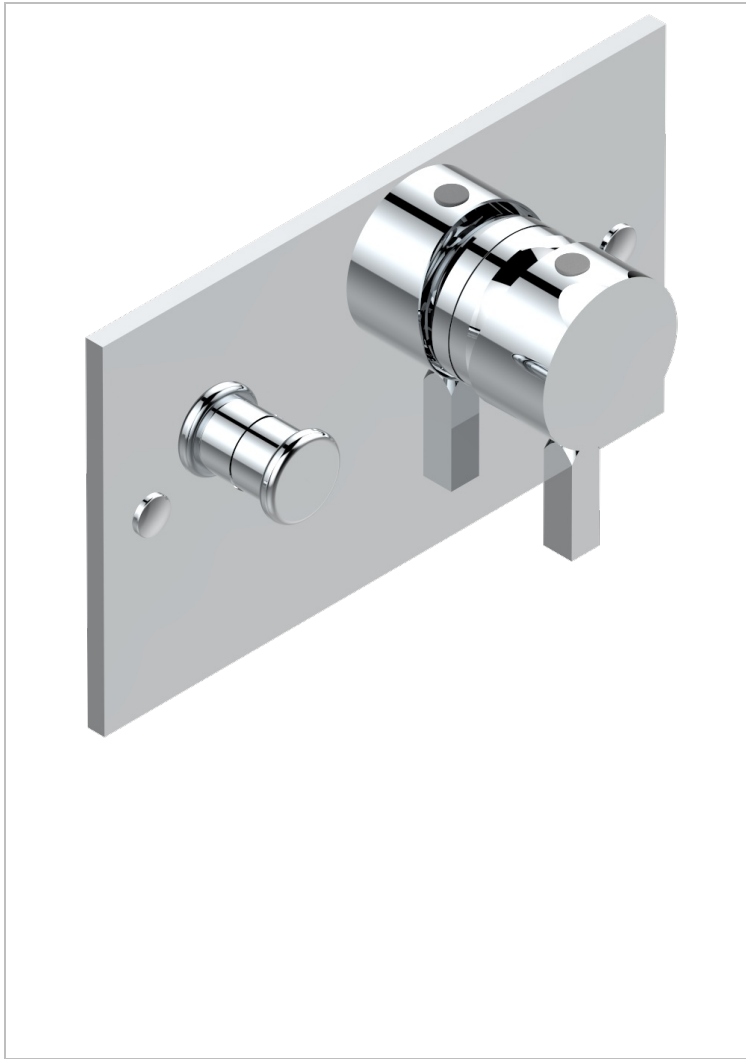

METROPOLIS BLACK CRYSTAL WITH LEVER HANDLES

A2M-6550B

Trim only for wall shower mixer with diverter

CHARACTERISTIC

- Métropolis Black crystal with lever handles
- Trim only for wall shower mixer with diverter

AVAILABLE FINITIONS

Black ceram - D30
Blush PVD - H62
Brass color PVD - H49
Brown bronze color PVD - F33
Chrome polished - A02
Chrome polished / gold polished - G02

Gold color PVD - H52
Gold mat - F07
Gold polished - F01
Graphite PVD - H64
Matt Umber PVD - H67
Matt blush PVD - H60