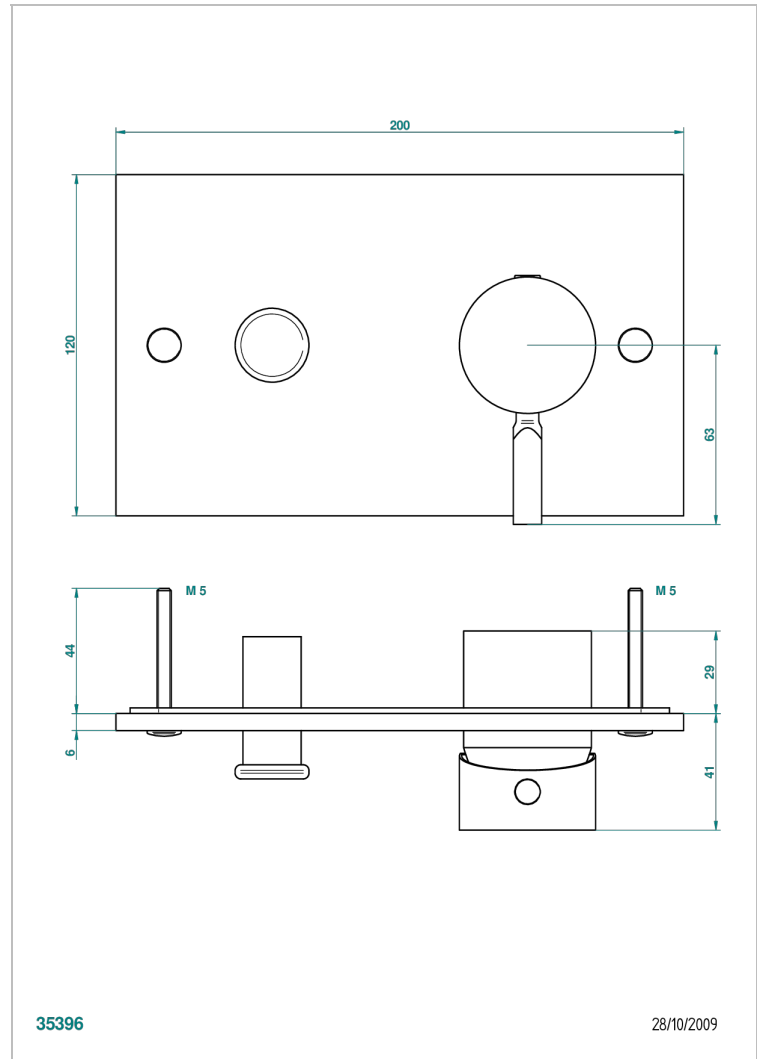

METROPOLIS BLACK CRYSTAL WITH LEVER HANDLES

A2M-6550B

Trim only for wall shower mixer with diverter

CHARACTERISTIC

- Métropolis Black crystal with lever handles
- Trim only for wall shower mixer with diverter