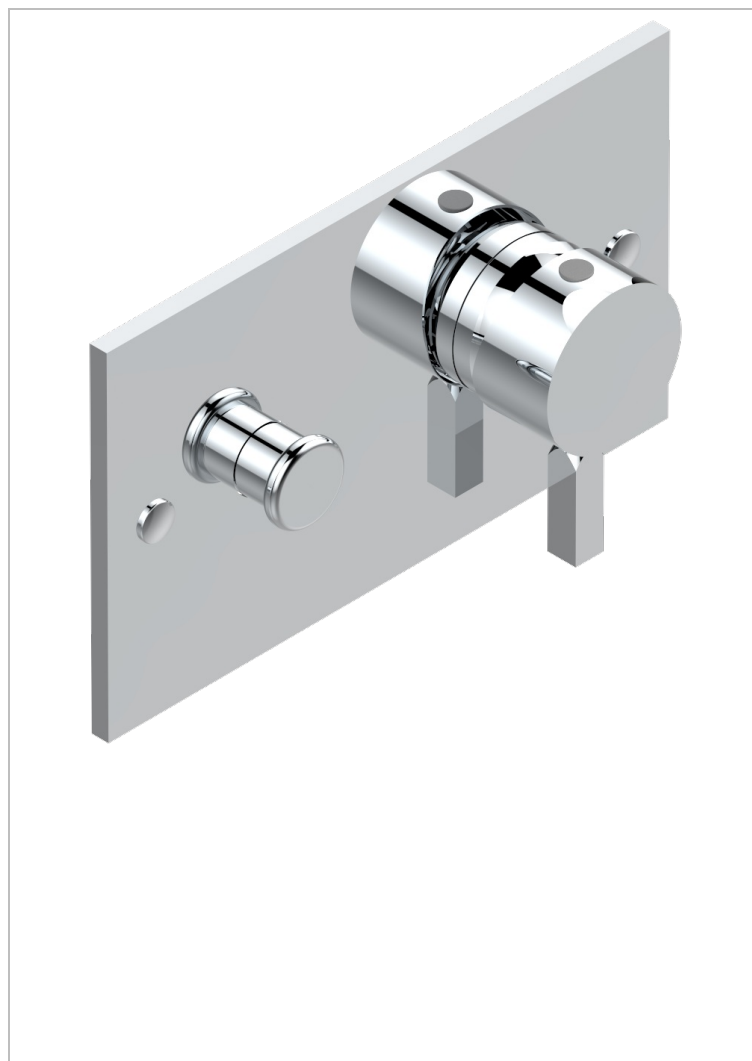

# METROPOLIS BLACK CRYSTAL WITH LEVER HANDLES

A2M-6550B

Trim only for wall shower mixer with diverter

## CHARACTERISTIC

- Métropolis Black crystal with lever handles
- Trim only for wall shower mixer with diverter