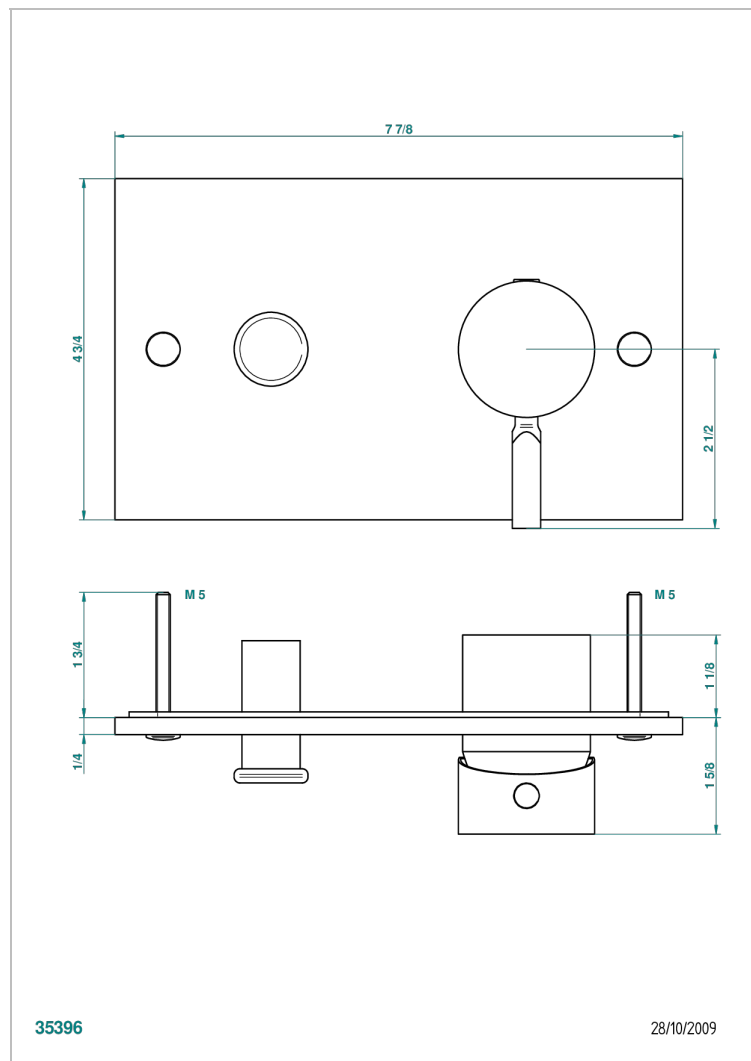

# METROPOLIS BLACK CRYSTAL WITH LEVER HANDLES

A2M-6550B

Trim only for wall shower mixer with diverter

## CHARACTERISTIC

- Métropolis Black crystal with lever handles
- Trim only for wall shower mixer with diverter