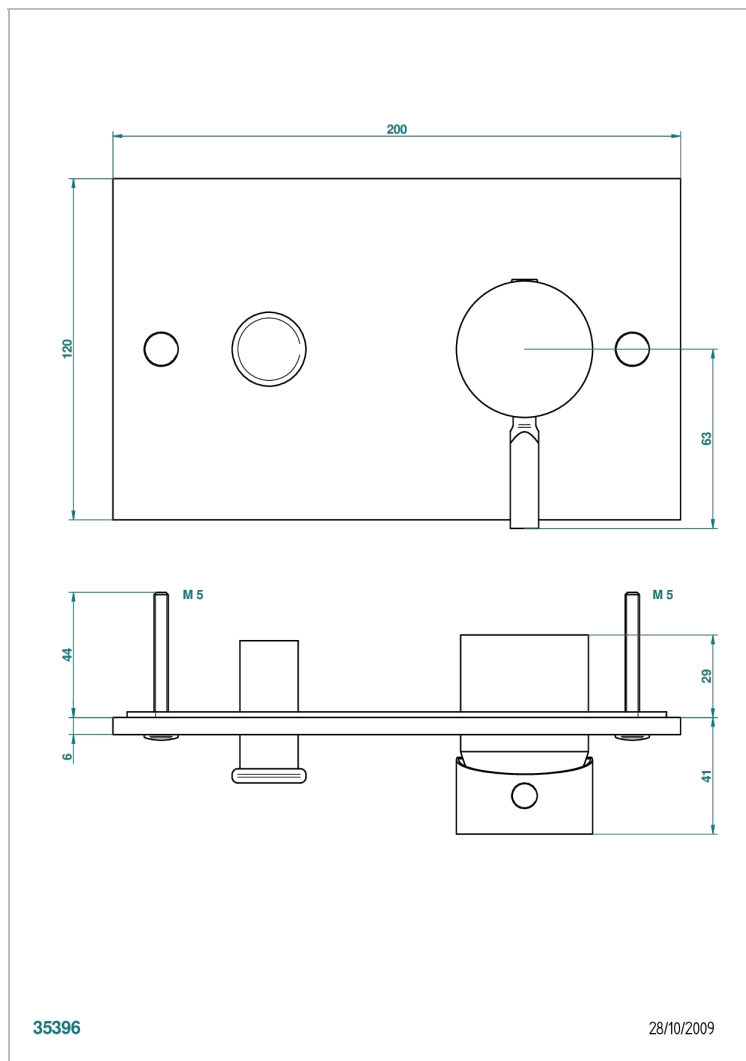

# METROPOLIS BLACK CRYSTAL

A2L-6550B

Trim only for wall shower mixer with diverter

THG<sup>®</sup>  
PARIS

## CHARACTERISTIC

- Métropolis Black crystal
- Trim only for wall shower mixer with diverter