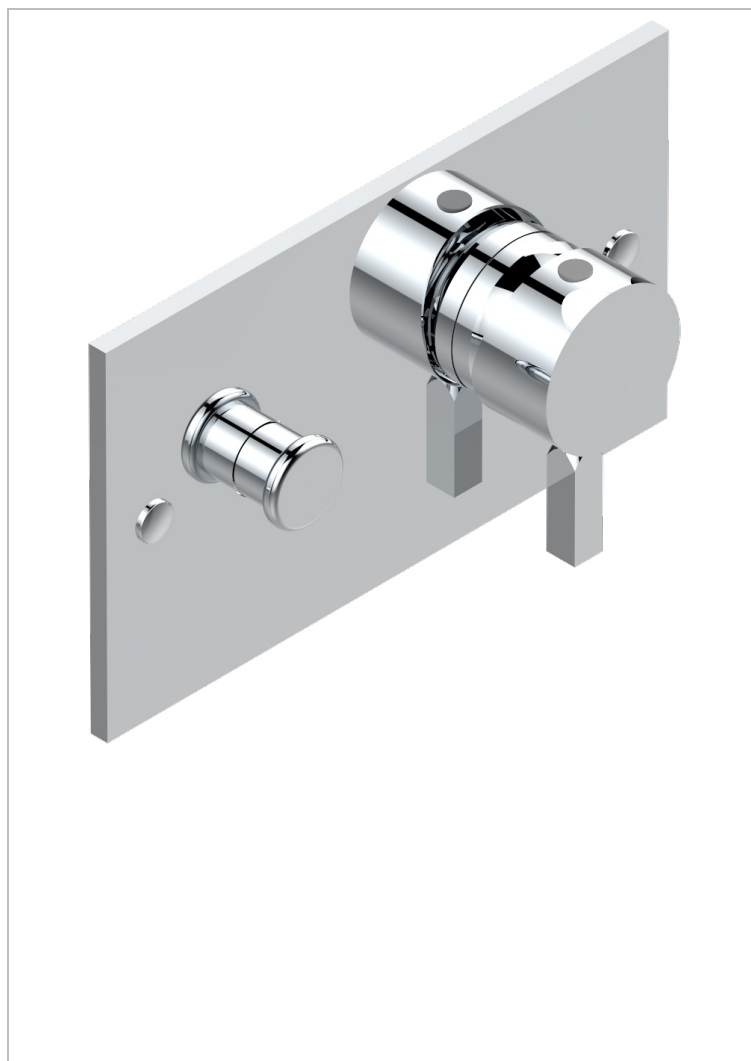

# METROPOLIS BLACK CRYSTAL

A2L-6550B

Trim only for wall shower mixer with diverter

THG<sup>®</sup>  
PARIS

## CHARACTERISTIC

- Métropolis Black crystal
- Trim only for wall shower mixer with diverter