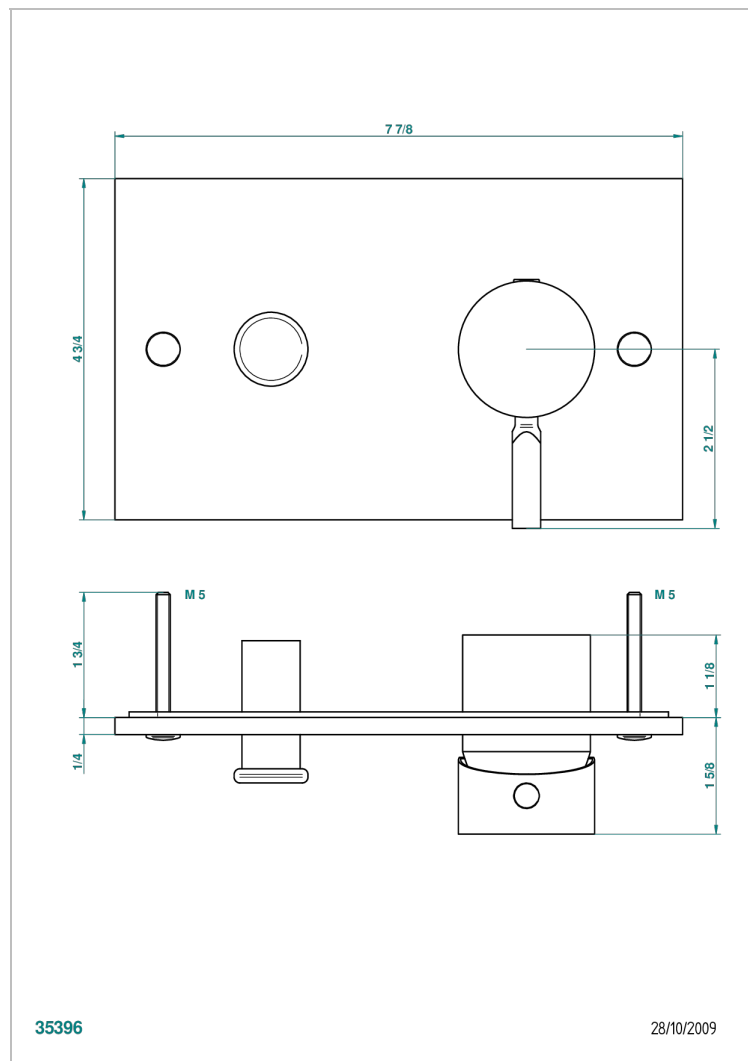

# METROPOLIS BLACK CRYSTAL

A2L-6550B

Trim only for wall shower mixer with diverter

THG<sup>®</sup>  
PARIS

## CHARACTERISTIC

- Métropolis Black crystal
- Trim only for wall shower mixer with diverter