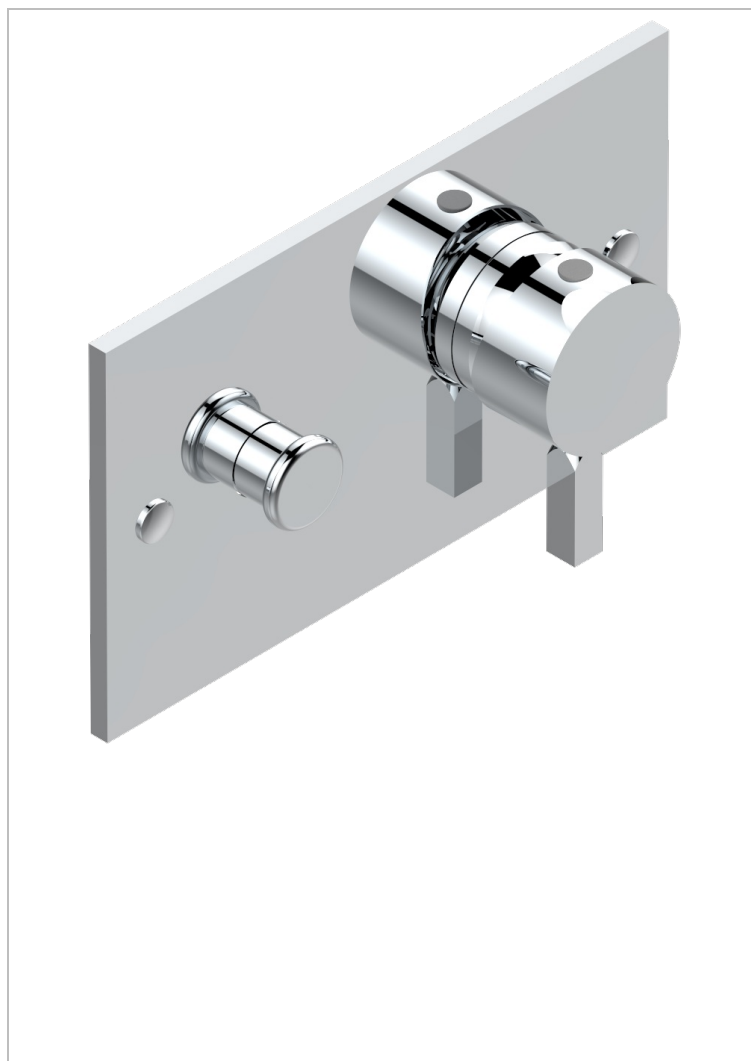

# METROPOLIS CLEAR CRYSTAL WITH LEVER HANDLES

A2B-6550B

Trim only for wall shower mixer with diverter

## CHARACTERISTIC

- Métropolis Clear crystal with lever handles
- Trim only for wall shower mixer with diverter