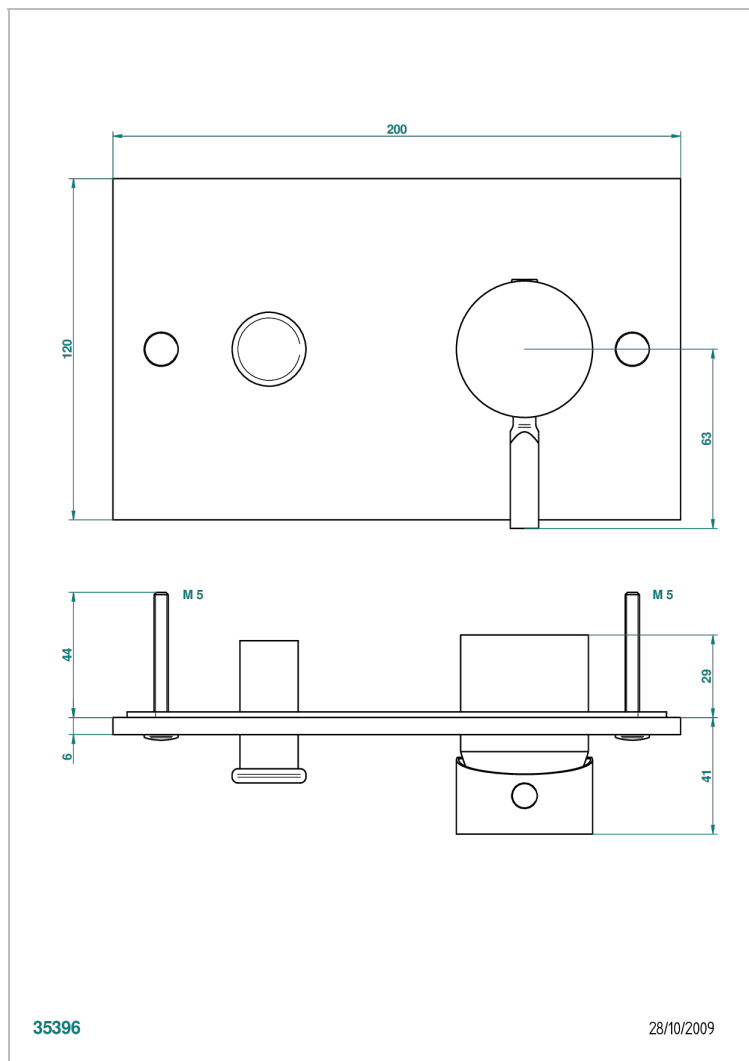

# METROPOLIS CLEAR CRYSTAL WITH LEVER HANDLES

A2B-6550B

Trim only for wall shower mixer with diverter

## CHARACTERISTIC

- Métropolis Clear crystal with lever handles
- Trim only for wall shower mixer with diverter