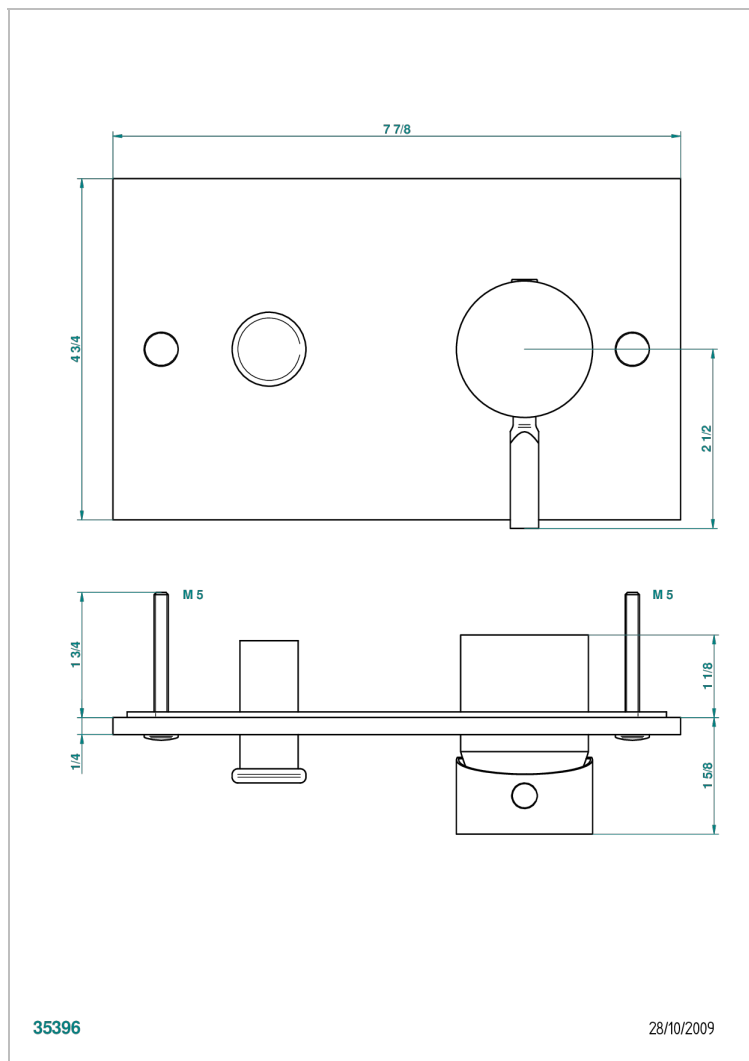

METROPOLIS CLEAR CRYSTAL WITH LEVER HANDLES

A2B-6550B

Trim only for wall shower mixer with diverter

CHARACTERISTIC

- Métropolis Clear crystal with lever handles
- Trim only for wall shower mixer with diverter