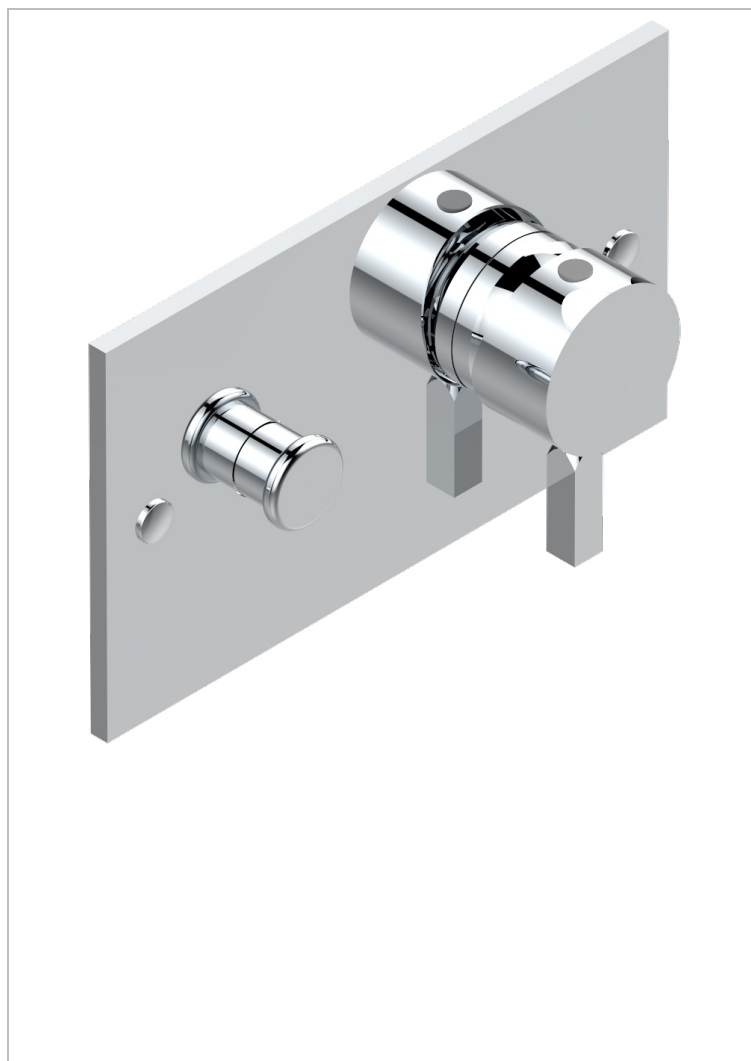

METROPOLIS CLEAR CRYSTAL WITH LEVER HANDLES

A2B-6550B

Trim only for wall shower mixer with diverter

CHARACTERISTIC

- Métropolis Clear crystal with lever handles
- Trim only for wall shower mixer with diverter

AVAILABLE FINITIONS

Black ceram - D30
Blush PVD - H62
Brass color PVD - H49
Brown bronze color PVD - F33
Chrome polished - A02
Chrome polished / gold polished - G02

Gold color PVD - H52
Gold mat - F07
Gold polished - F01
Graphite PVD - H64
Matt Umber PVD - H67
Matt blush PVD - H60