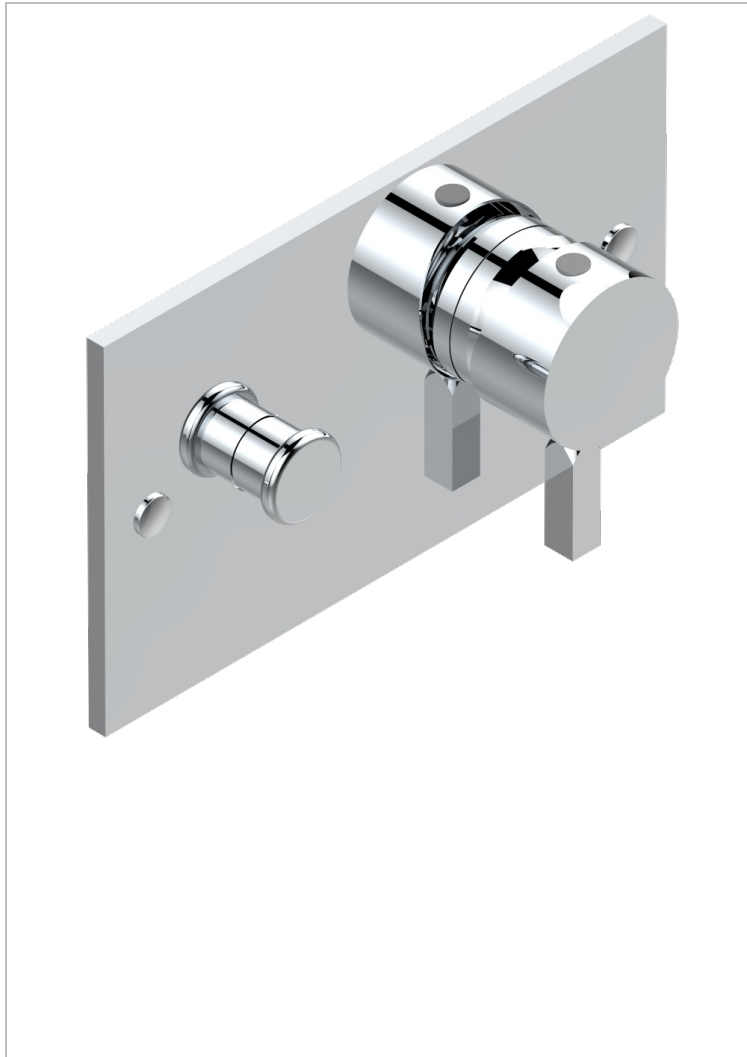

METROPOLIS CLEAR CRYSTAL

A2A-6550B

Trim only for wall shower mixer with diverter

CHARACTERISTIC

- Métropolis Clear crystal
- Trim only for wall shower mixer with diverter

AVAILABLE FINITIONS

Black ceram - D30
Blush PVD - H62
Brass color PVD - H49
Brown bronze color PVD - F33
Chrome polished - A02
Chrome polished / gold polished - G02

Gold color PVD - H52
Gold mat - F07
Gold polished - F01
Graphite PVD - H64
Matt Umber PVD - H67
Matt blush PVD - H60

Matt brass color PVD - H50
Matt brown bronze color PVD - F34
Matt chrome (American satin) - C02
Matt gold color PVD - H53
Matt graphite PVD - H65
Matt nickel (American satin) - C01

Matt nickel color PVD - H56
Nickel antique / Sovereign - H28
Nickel color PVD - H55
Nickel polished - B01
Soft gold - F30
Soft matt gold - F31

Umber PVD - H66