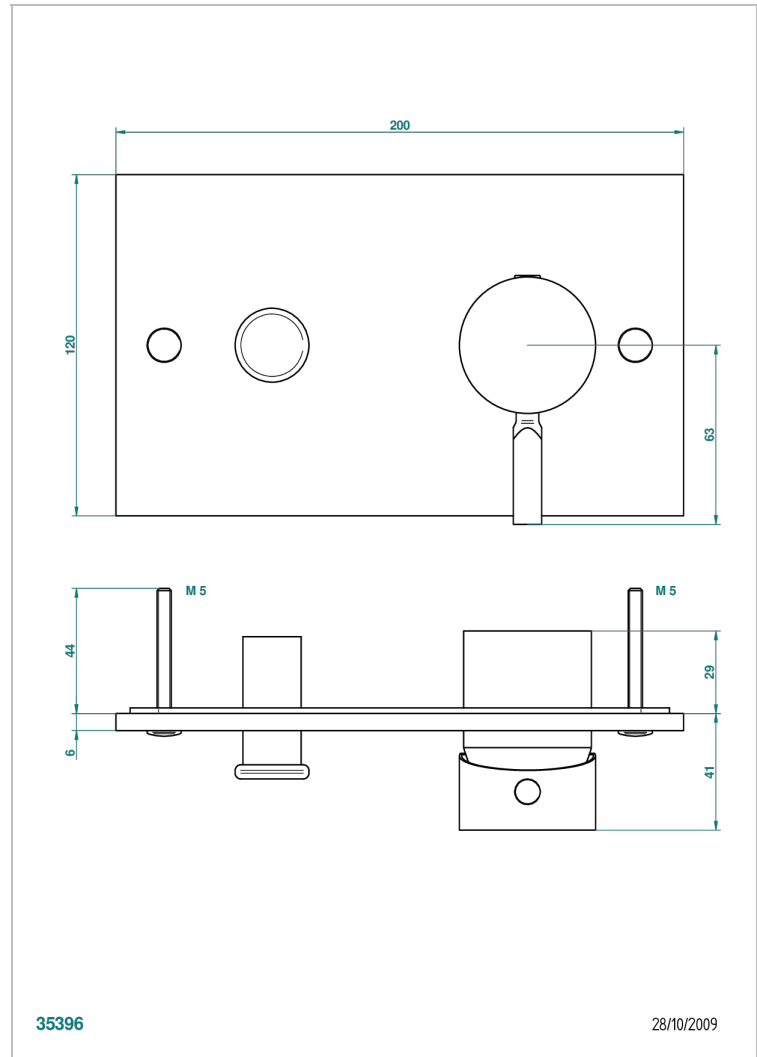

METROPOLIS CLEAR CRYSTAL

A2A-6550B

Trim only for wall shower mixer with diverter

CHARACTERISTIC

- Métropolis Clear crystal
- Trim only for wall shower mixer with diverter

AVAILABLE FINITIONS

Black ceram - D30
Blush PVD - H62
Brass color PVD - H49
Brown bronze color PVD - F33
Chrome polished - A02
Chrome polished / gold polished - G02