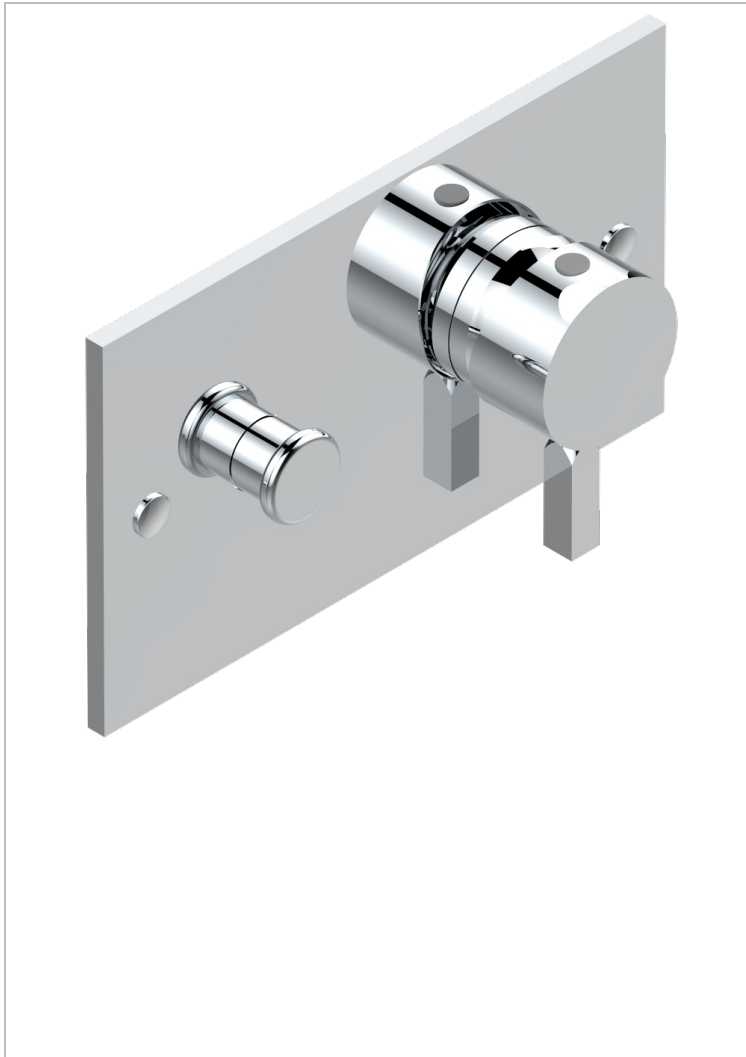

METROPOLIS CLEAR CRYSTAL

A2A-6550B

Trim only for wall shower mixer with diverter

CHARACTERISTIC

- Métropolis Clear crystal
- Trim only for wall shower mixer with diverter

AVAILABLE FINITIONS

Black ceram - D30
Blush PVD - H62
Brass color PVD - H49
Brown bronze color PVD - F33
Chrome polished - A02
Chrome polished / gold polished - G02

Gold color PVD - H52
Gold mat - F07
Gold polished - F01
Graphite PVD - H64
Matt Umber PVD - H67
Matt blush PVD - H60

Matt brass color PVD - H50
Matt brown bronze color PVD - F34
Matt chrome (American satin) - C02
Matt gold color PVD - H53
Matt graphite PVD - H65
Matt nickel (American satin) - C01

Matt nickel color PVD - H56
Nickel antique / Sovereign - H28
Nickel color PVD - H55
Nickel polished - B01
Soft gold - F30
Soft matt gold - F31

Umber PVD - H66