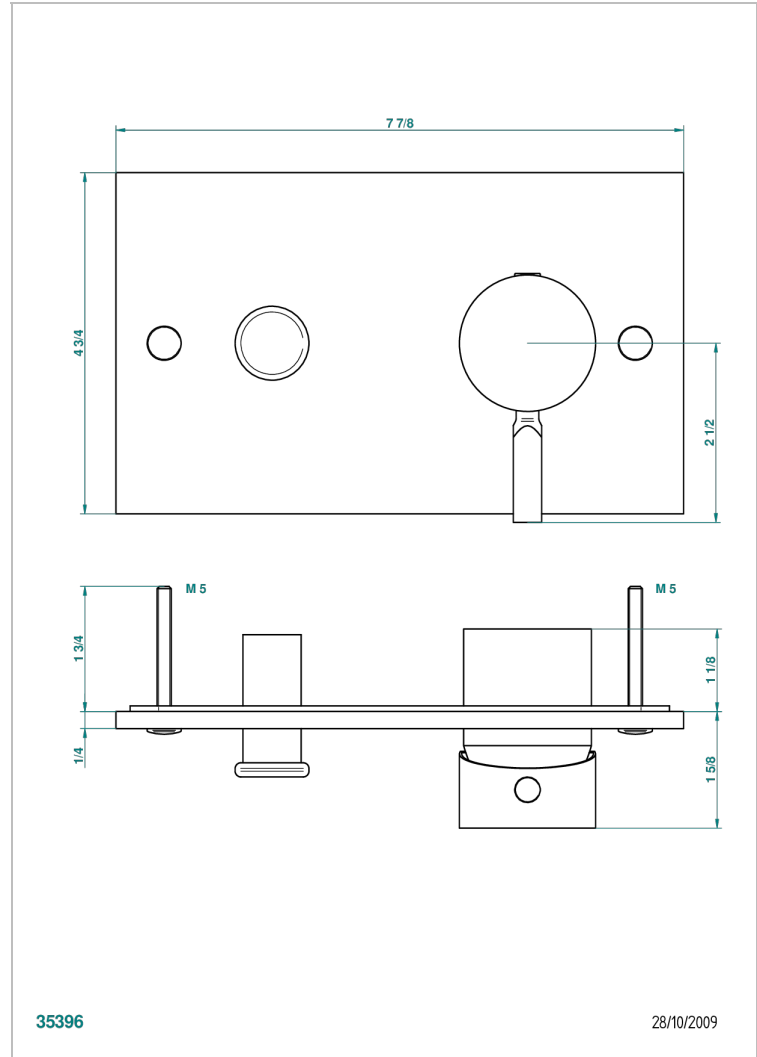

METROPOLIS CLEAR CRYSTAL

A2A-6550B

Trim only for wall shower mixer with diverter

CHARACTERISTIC

- Métropolis Clear crystal
- Trim only for wall shower mixer with diverter

AVAILABLE FINITIONS

Black ceram - D30
Blush PVD - H62
Brass color PVD - H49
Brown bronze color PVD - F33
Chrome polished - A02
Chrome polished / gold polished - G02