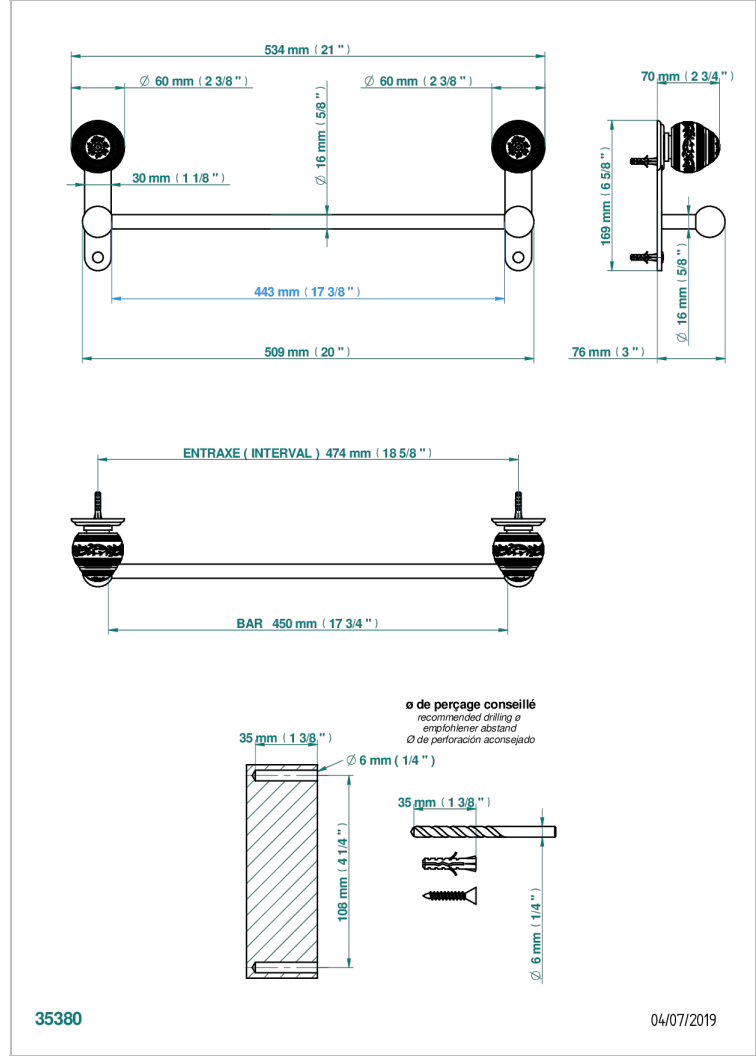

MARQUISE GOLD DECOR

A7F-514/45

Single towel rail, fixed rail, length: 450 mm

CHARACTERISTIC

- Marquise Gold decor
- Single towel rail, fixed rail, length: 450 mm

AVAILABLE FINITIONS

Antique nickel - H28
Black ceram - D30
Blush PVD - H62
Brass color PVD - H49
Brown bronze color PVD - F33
Gold color PVD - H52