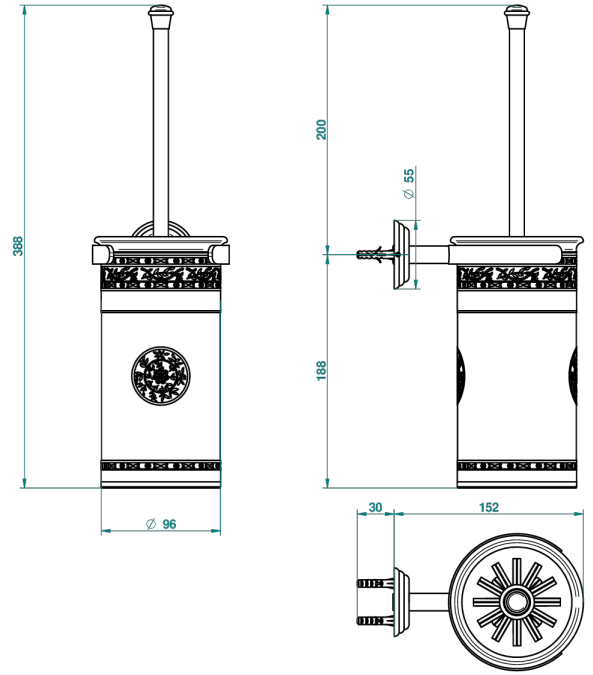

MARQUISE GOLD DECOR

A7F-4720B

Wall mounted WC brush and porcelain holder

THG®
PARIS

35371

01/09/2011

CHARACTERISTIC

- Marquise Gold decor
- Wall mounted WC brush and porcelain holder

AVAILABLE FINITIONS

Black ceram - D30
Blush PVD - H62
Brass color PVD - H49
Brown bronze color PVD - F33
Chrome polished - A02
Chrome polished / gold polished - G02

Copper antique matt, coated - H07
Gold color PVD - H52
Gold mat - F07
Gold polished - F01
Graphite PVD - H64
Light coated bronze - D01

Matt Umber PVD - H67
Matt blush PVD - H60
Matt brass color PVD - H50
Matt brown bronze color PVD - F34
Matt chrome (American satin) - C02
Matt gold color PVD - H53

Matt graphite PVD - H65
Matt nickel (American satin) - C01
Matt nickel color PVD - H56
Nickel antique / Sovereign - H28
Nickel color PVD - H55
Nickel polished - B01

Soft gold - F30
Soft matt gold - F31
Umber PVD - H66