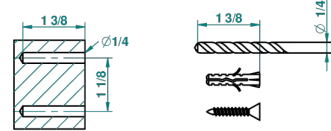

MARQUISE GOLD DECOR

A7F-4720B

Wall mounted WC brush and porcelain holder

35371

01/09/2011

CHARACTERISTIC

- Marquise Gold decor
- Wall mounted WC brush and porcelain holder

AVAILABLE FINITIONS

Black ceram - D30
Blush PVD - H62
Brass color PVD - H49
Brown bronze color PVD - F33
Chrome polished - A02
Chrome polished / gold polished - G02

Copper antique matt, coated - H07
Gold color PVD - H52
Gold mat - F07
Gold polished - F01
Graphite PVD - H64
Light coated bronze - D01

Matt Umber PVD - H67
Matt blush PVD - H60
Matt brass color PVD - H50
Matt brown bronze color PVD - F34
Matt chrome (American satin) - C02
Matt gold color PVD - H53

Matt graphite PVD - H65
Matt nickel (American satin) - C01
Matt nickel color PVD - H56
Nickel antique / Sovereign - H28
Nickel color PVD - H55
Nickel polished - B01

Soft gold - F30
Soft matt gold - F31
Umber PVD - H66