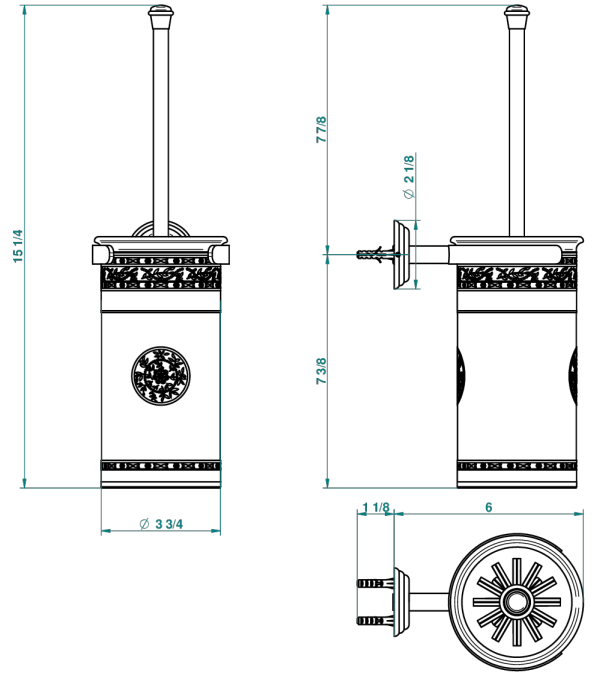

MARQUISE GOLD DECOR

A7F-4720B

Wall mounted WC brush and porcelain holder

35371

01/09/2011

CHARACTERISTIC

- Marquise Gold decor
- Wall mounted WC brush and porcelain holder

AVAILABLE FINITIONS

Black ceram - D30
Blush PVD - H62
Brass color PVD - H49
Brown bronze color PVD - F33
Chrome polished - A02
Chrome polished / gold polished - G02

Copper antique matt, coated - H07
Gold color PVD - H52
Gold mat - F07
Gold polished - F01
Graphite PVD - H64
Light coated bronze - D01

Matt Umber PVD - H67
Matt blush PVD - H60
Matt brass color PVD - H50
Matt brown bronze color PVD - F34
Matt chrome (American satin) - C02
Matt gold color PVD - H53

Matt graphite PVD - H65
Matt nickel (American satin) - C01
Matt nickel color PVD - H56
Nickel antique / Sovereign - H28
Nickel color PVD - H55
Nickel polished - B01

Soft gold - F30
Soft matt gold - F31
Umber PVD - H66