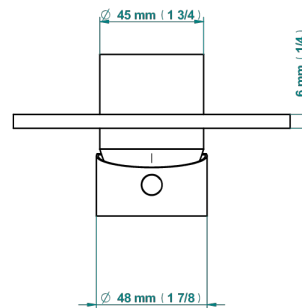

METROPOLIS BLACK CRYSTAL

A2L-6540B

Wall shower mixer trim

THG®
PARIS

Compatible avec

6540A
6540A/W

6540A/US

35125

11/01/2023

CHARACTERISTIC

- Métropolis Black crystal
- Wall shower mixer trim

RELATED SKU'S

- Ref. G00-6540A/US Built-in part for wall mounted flush fit shower mixer 2 inlets 1/2" -1 outlet 1/2" -US model

AVAILABLE FINITIONS

Black ceram - D30

Blush PVD - H62

Brass color PVD - H49

Brown bronze color PVD - F33

Chrome polished - A02

Chrome polished / gold polished - G02

Gold color PVD - H52

Gold mat - F07

Gold polished - F01

Graphite PVD - H64

Matt Umber PVD - H67

Matt blush PVD - H60

Matt brass color PVD - H50

Matt brown bronze color PVD - F34

Matt chrome (American satin) - C02

Matt gold color PVD - H53

Matt graphite PVD - H65

Matt nickel (American satin) - C01

Matt nickel color PVD - H56

Nickel antique / Sovereign - H28

Nickel color PVD - H55

Nickel polished - B01

Soft gold - F30

Soft matt gold - F31

Umber PVD - H66