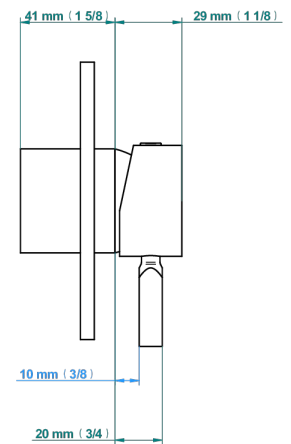

METROPOLIS BLACK CRYSTAL

A2L-6540B

Wall shower mixer trim

THG®
PARIS

Compatible avec

6540A
6540A/W

6540A/US

35125

11/01/2023

CHARACTERISTIC

- Métropolis Black crystal
- Wall shower mixer trim

RELATED SKU'S

- Ref. G00-6540A/US Built-in part for wall mounted flush fit shower mixer 2 inlets 1/2" -1 outlet 1/2" -US model

AVAILABLE FINITIONS

Black ceram - D30

Blush PVD - H62

Brass color PVD - H49

Brown bronze color PVD - F33

Chrome polished - A02

Chrome polished / gold polished - G02

Gold color PVD - H52

Gold mat - F07

Gold polished - F01

Graphite PVD - H64

Matt Umber PVD - H67

Matt blush PVD - H60

Matt brass color PVD - H50

Matt brown bronze color PVD - F34

Matt chrome (American satin) - C02

Matt gold color PVD - H53

Matt graphite PVD - H65

Matt nickel (American satin) - C01

Matt nickel color PVD - H56

Nickel antique / Sovereign - H28

Nickel color PVD - H55

Nickel polished - B01

Soft gold - F30

Soft matt gold - F31

Umber PVD - H66