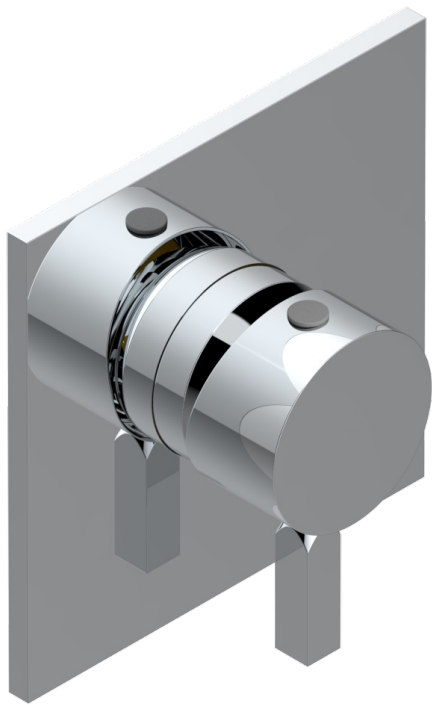

METROPOLIS BLACK CRYSTAL

A2L-6540B

Wall shower mixer trim

THG[®]
PARIS

Compatible avec

6540A
6540A/W

6540A/US

35125

11/01/2023

CHARACTERISTIC

- Métropolis Black crystal
- Wall shower mixer trim

RELATED SKU'S

- Ref. G00-6540A/US Built-in part for wall mounted flush fit shower mixer 2 inlets 1/2" -1 outlet 1/2" -US model