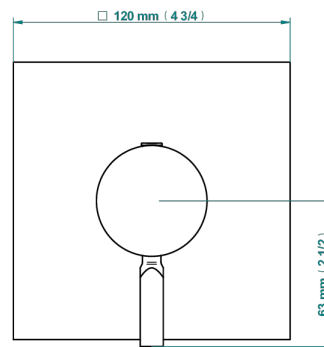

METROPOLIS BLACK CRYSTAL

A2L-6540B

Wall shower mixer trim

THG®
PARIS

Compatible avec

6540A
6540A/W

6540A/US

35125

11/01/2023

CHARACTERISTIC

- Métropolis Black crystal
- Wall shower mixer trim

RELATED SKU'S

- Ref. G00-6540A/US Built-in part for wall mounted flush fit shower mixer 2 inlets 1/2" -1 outlet 1/2" -US model

AVAILABLE FINITIONS

Black ceram - D30

Blush PVD - H62

Brass color PVD - H49

Brown bronze color PVD - F33

Chrome polished - A02

Chrome polished / gold polished - G02

Gold color PVD - H52

Gold mat - F07

Gold polished - F01

Graphite PVD - H64

Matt Umber PVD - H67

Matt blush PVD - H60

Matt brass color PVD - H50

Matt brown bronze color PVD - F34

Matt chrome (American satin) - C02

Matt gold color PVD - H53

Matt graphite PVD - H65

Matt nickel (American satin) - C01

Matt nickel color PVD - H56

Nickel antique / Sovereign - H28

Nickel color PVD - H55

Nickel polished - B01

Soft gold - F30

Soft matt gold - F31

Umber PVD - H66