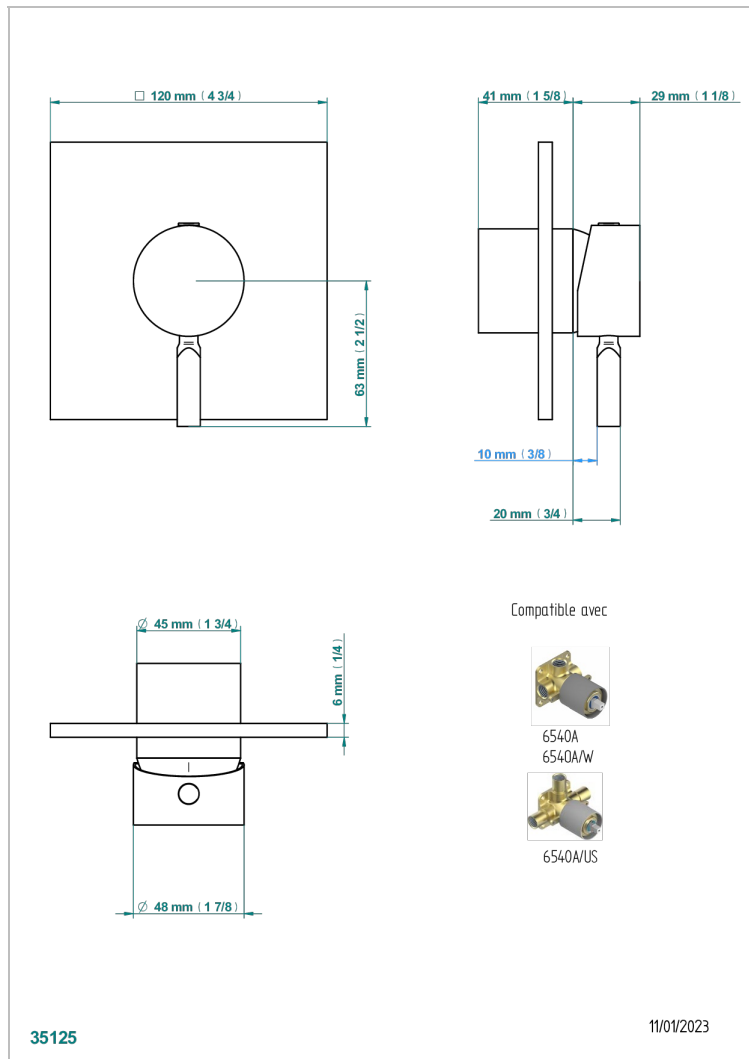

METROPOLIS CLEAR CRYSTAL WITH LEVER HANDLES

A2B-6540B

Wall shower mixer trim

CHARACTERISTIC

- Métropolis Clear crystal with lever handles
- Wall shower mixer trim

RELATED SKU'S

- Ref. G00-6540A/US Built-in part for wall mounted flush fit shower mixer 2 inlets 1/2" -1 outlet 1/2" -US model