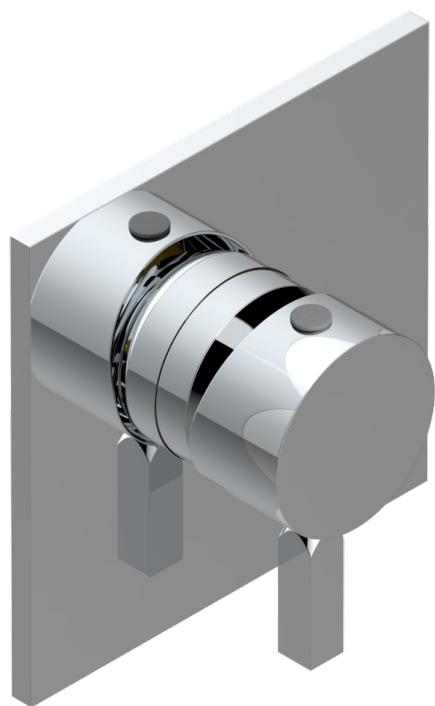

METROPOLIS CLEAR CRYSTAL WITH LEVER

A2B-6540B

Trim only for wall shower mixer

35125

11/01/2023

CHARACTERISTIC

- Métropolis Clear crystal with lever
- Trim only for wall shower mixer

RELATED SKU'S

- Ref. G00-6540A Rough parts for wall mounted flush fit shower mixer 2 x 1/2" inlets 1 x 1/2" outlet

AVAILABLE FINITIONS

Antique nickel - H28
Black ceram - D30
Blush PVD - H62
Brass color PVD - H49
Brown bronze color PVD - F33
Gold color PVD - H52