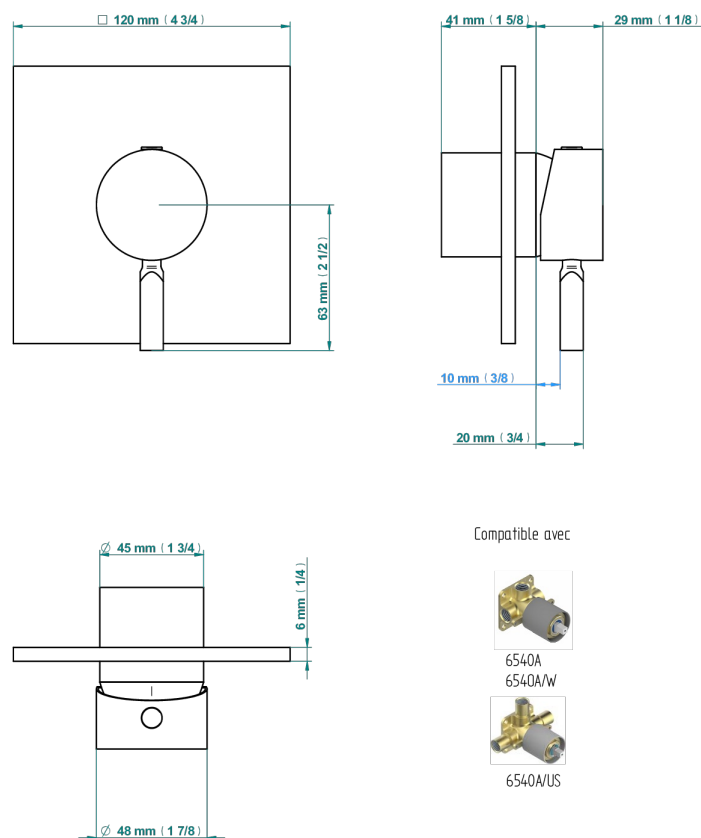

METROPOLIS CLEAR CRYSTAL WITH LEVER

A2B-6540B

Trim only for wall shower mixer

35125

11/01/2023

CHARACTERISTIC

- Métropolis Clear crystal with lever
- Trim only for wall shower mixer

RELATED SKU'S

- Ref. G00-6540A Rough parts for wall mounted flush fit shower mixer 2 x 1/2" inlets 1 x 1/2" outlet

AVAILABLE FINITIONS

Antique nickel - H28
Black ceram - D30
Blush PVD - H62
Brass color PVD - H49
Brown bronze color PVD - F33
Gold color PVD - H52