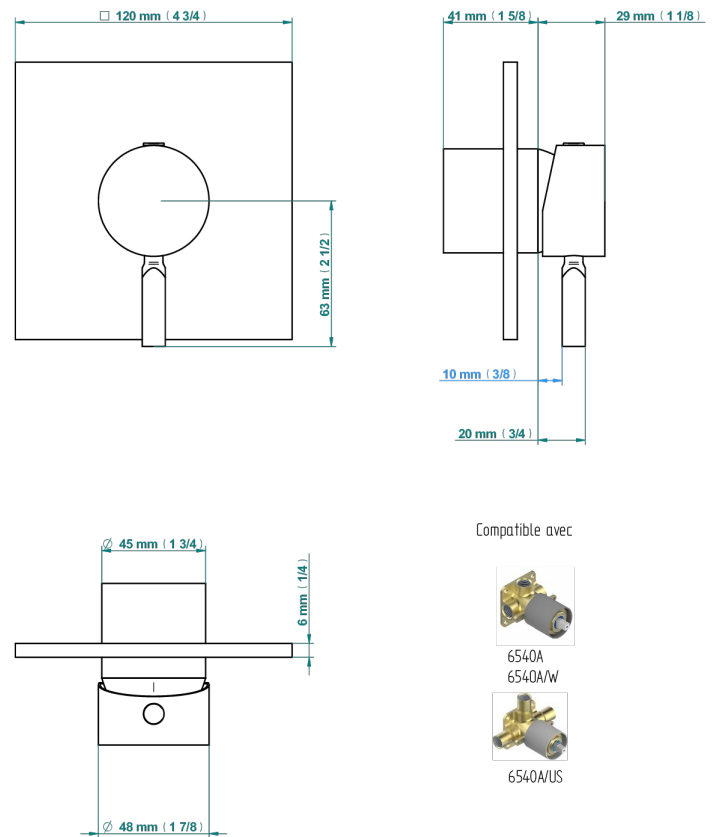

# METROPOLIS CLEAR CRYSTAL

A2A-6540B

Wall shower mixer trim

THG<sup>®</sup>  
PARIS

35125

11/01/2023

## CHARACTERISTIC

- Métropolis Clear crystal
- Wall shower mixer trim

## RELATED SKU'S

- Ref. G00-6540A/US Built-in part for wall mounted flush fit shower mixer 2 inlets 1/2" -1 outlet 1/2" -US model