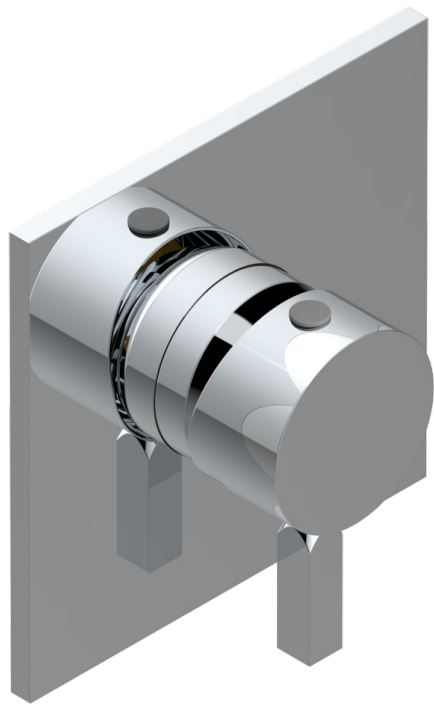

# METROPOLIS CLEAR CRYSTAL

A2A-6540B

Wall shower mixer trim

THG<sup>®</sup>  
PARIS

35125

11/01/2023

## CHARACTERISTIC

- Métropolis Clear crystal
- Wall shower mixer trim

## RELATED SKU'S

- Ref. G00-6540A/US Built-in part for wall mounted flush fit shower mixer 2 inlets 1/2" -1 outlet 1/2" -US model