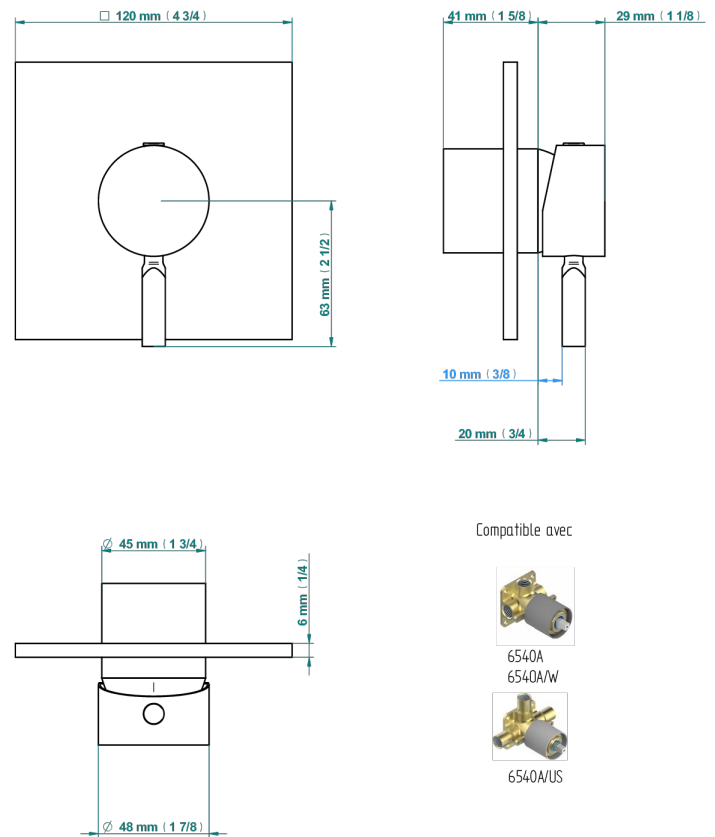

METROPOLIS CLEAR CRYSTAL

A2A-6540B

Trim only for wall shower mixer

THG[®]
PARIS

35125

11/01/2023

CHARACTERISTIC

- Métropolis Clear crystal
- Trim only for wall shower mixer

RELATED SKU'S

- Ref. G00-6540A Rough parts for wall mounted flush fit shower mixer 2 x 1/2" inlets 1 x 1/2" outlet

AVAILABLE FINITIONS

Antique nickel - H28
Black ceram - D30
Blush PVD - H62
Brass color PVD - H49
Brown bronze color PVD - F33
Gold color PVD - H52