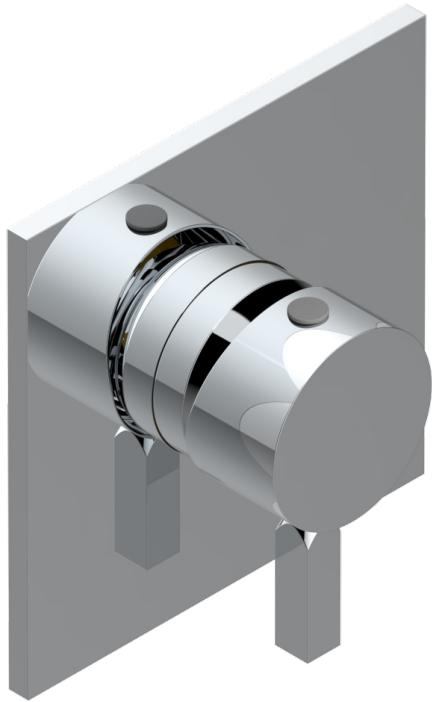

METROPOLIS CLEAR CRYSTAL

A2A-6540B

Trim only for wall shower mixer

THG[®]
PARIS

35125

11/01/2023

CHARACTERISTIC

- Métropolis Clear crystal
- Trim only for wall shower mixer

RELATED SKU'S

- Ref. G00-6540A Rough parts for wall mounted flush fit shower mixer 2 x 1/2" inlets 1 x 1/2" outlet

AVAILABLE FINITIONS

Antique nickel - H28
Black ceram - D30
Blush PVD - H62
Brass color PVD - H49
Brown bronze color PVD - F33
Gold color PVD - H52