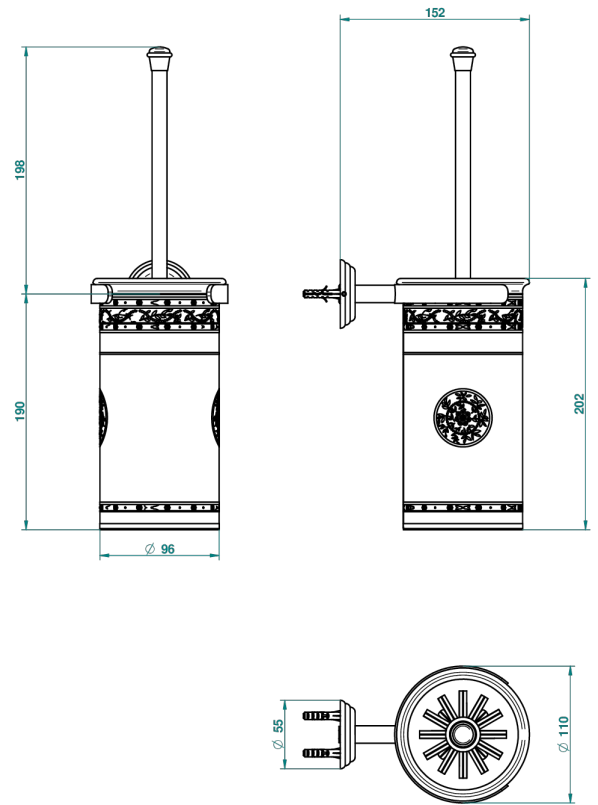

MARQUISE PLATINUM DECOR

A7G-4720B

Wall mounted WC brush and porcelain holder

THG[®]
PARIS

35078

12/06/2012

CHARACTERISTIC

- Marquise platinum decor
- Wall mounted WC brush and porcelain holder

AVAILABLE FINITIONS

Antique nickel - H28
Black ceram - D30
Blush PVD - H62
Brass color PVD - H49
Brown bronze color PVD - F33
Gold color PVD - H52

Graphite PVD - H64
Lacquered light bronze - D01
Matt Umber PVD - H67
Matt blush PVD - H60
Matt brass color PVD - H50
Matt brown bronze color PVD - F34