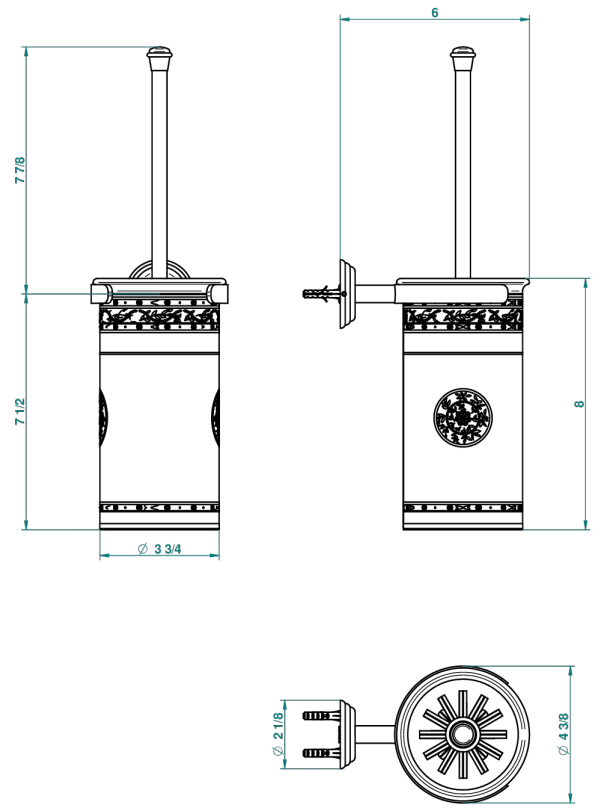

MARQUISE PLATINUM DECOR

A7G-4720B

Wall mounted WC brush and porcelain holder

THG[®]
PARIS

35078

12/06/2012

CHARACTERISTIC

- Marquise platinum decor
- Wall mounted WC brush and porcelain holder