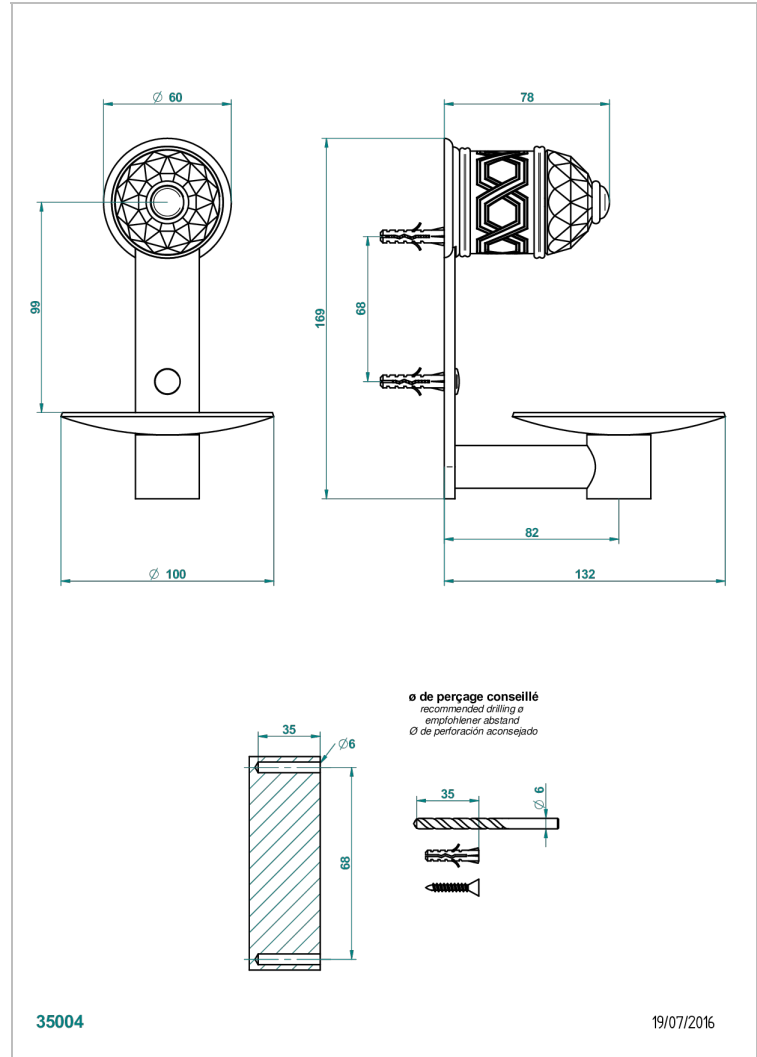

# DUOMO CRYSTAL

U4F-546

Soap dish, wall mounted, 4" diameter

## CHARACTERISTIC

- Duomo Crystal
- Soap dish, wall mounted, 4" diameter