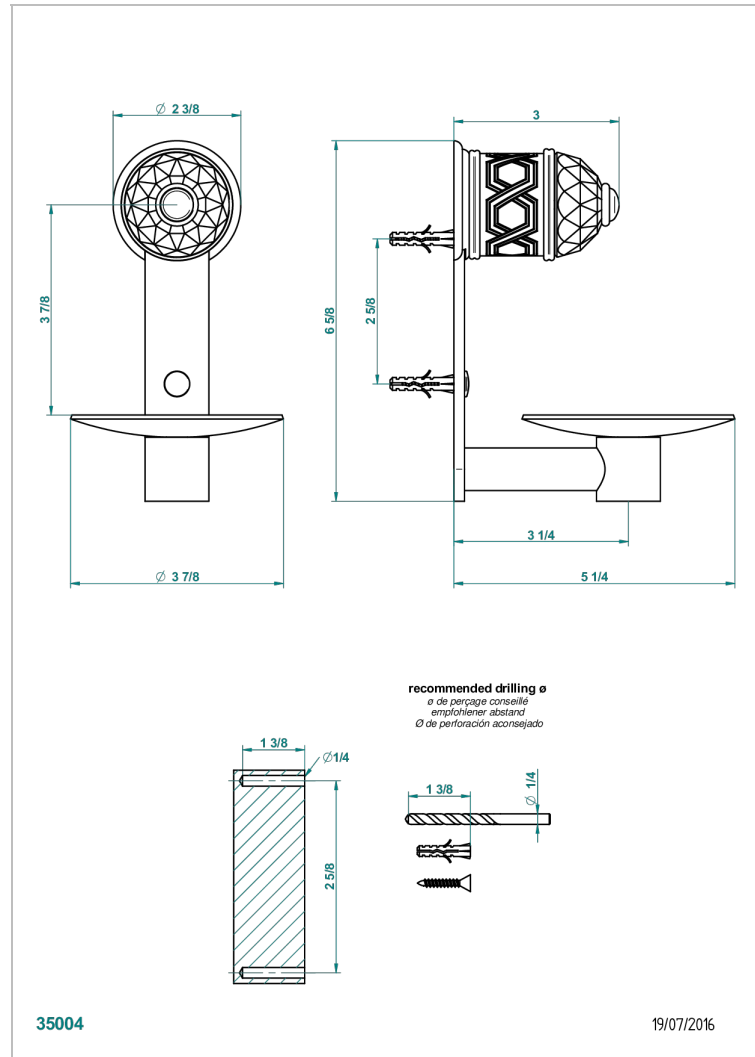

DUOMO CRYSTAL

U4F-546

Soap dish, wall mounted, 4" diameter

CHARACTERISTIC

- Duomo Crystal
- Soap dish, wall mounted, 4" diameter

AVAILABLE FINITIONS

Black ceram - D30
Blush PVD - H62
Brass color PVD - H49
Brown bronze color PVD - F33
Chrome polished - A02
Chrome polished / gold polished - G02