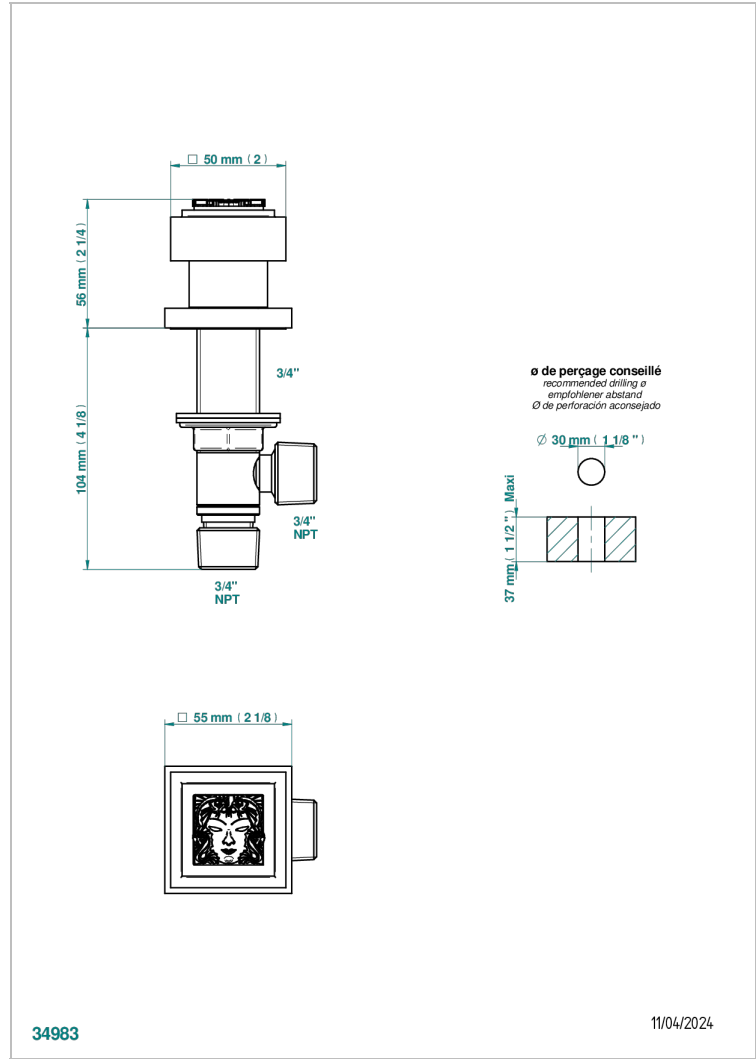

MASQUE DE FEMME SMOOTH METAL

A2U-36/US

3/4" deck valve with trim

CHARACTERISTIC

- ASME : ASME A112.18.1-2011/CSA B125.1-11

STANDARDS

AVAILABLE FINITIONS

Black ceram - D30