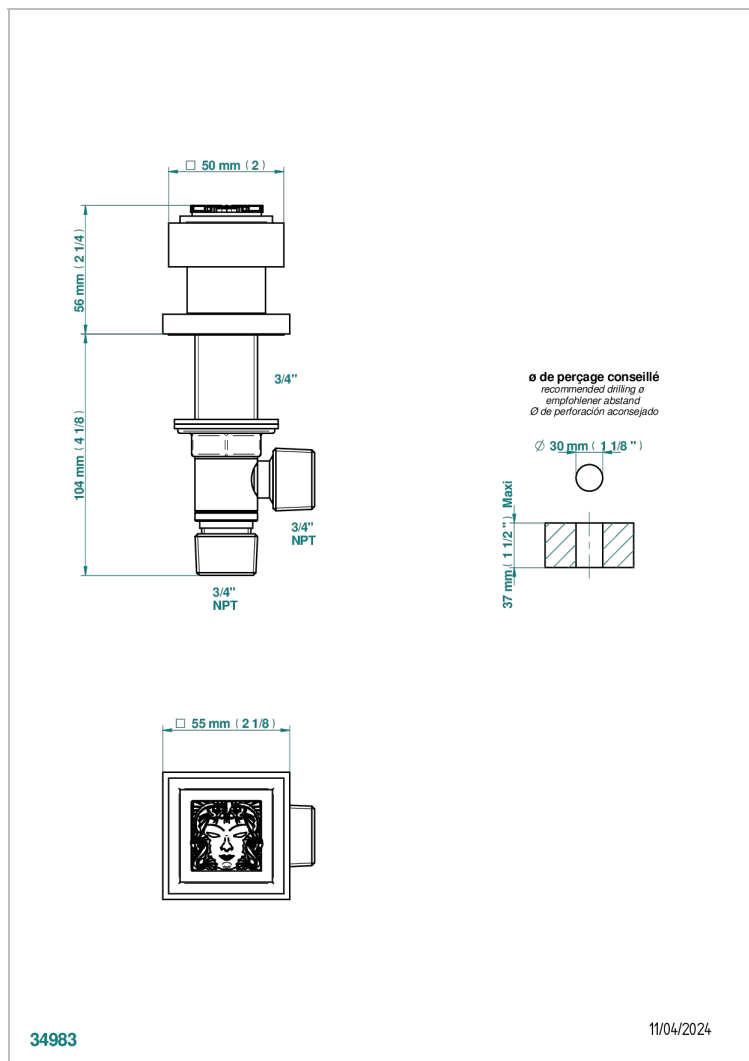

MASQUE DE FEMME SMOOTH METAL

A2U-36

Rim mounted 3/4" valve

CHARACTERISTIC

- Masque de Femme Smooth metal
- Rim mounted 3/4" valve

AVAILABLE FINITIONS

Antique nickel - H28
Black ceram - D30
Blush PVD - H62
Brass color PVD - H49
Brown bronze color PVD - F33
Gold color PVD - H52