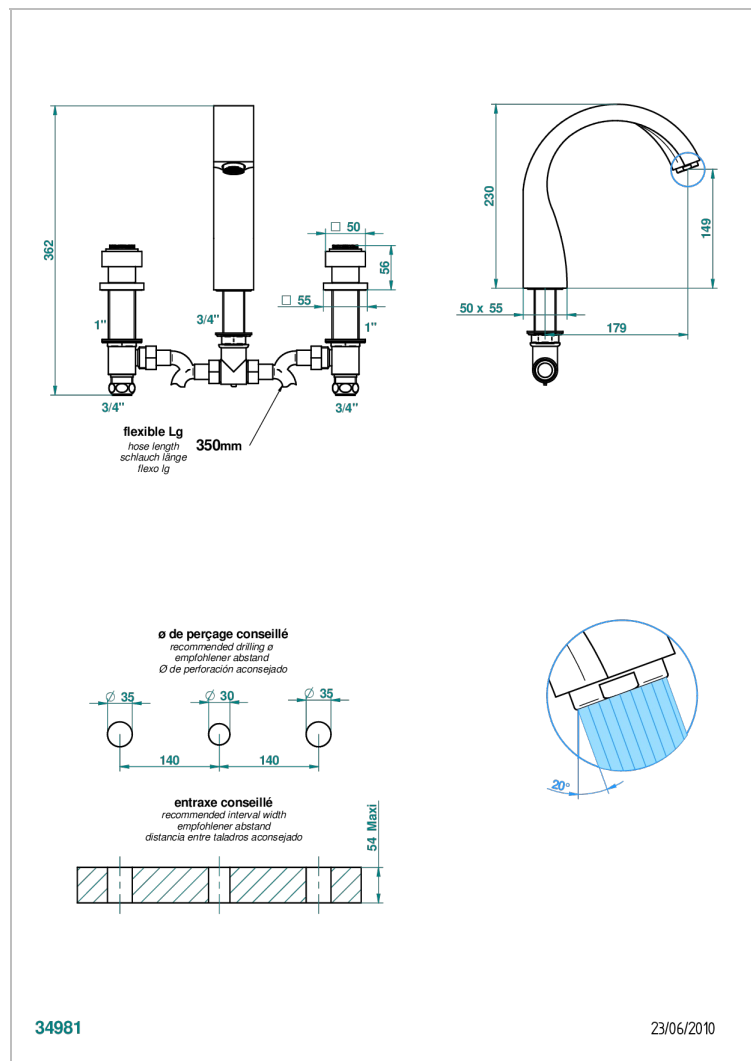

# MASQUE DE FEMME SMOOTH METAL

A2U-25

Rim mounted 3-hole bath mixer, goliath spout

## CHARACTERISTIC

- ACS : 18ACCLY403

## TECHNICAL SPECS

- Recommandé : 3 bars (max. 5 bars) - Advised : 43,5 psi (max. 72 psi)
- Bec : 35 l/min à 3 bars
- Spout : 9.26 gpm at 43.5 psi