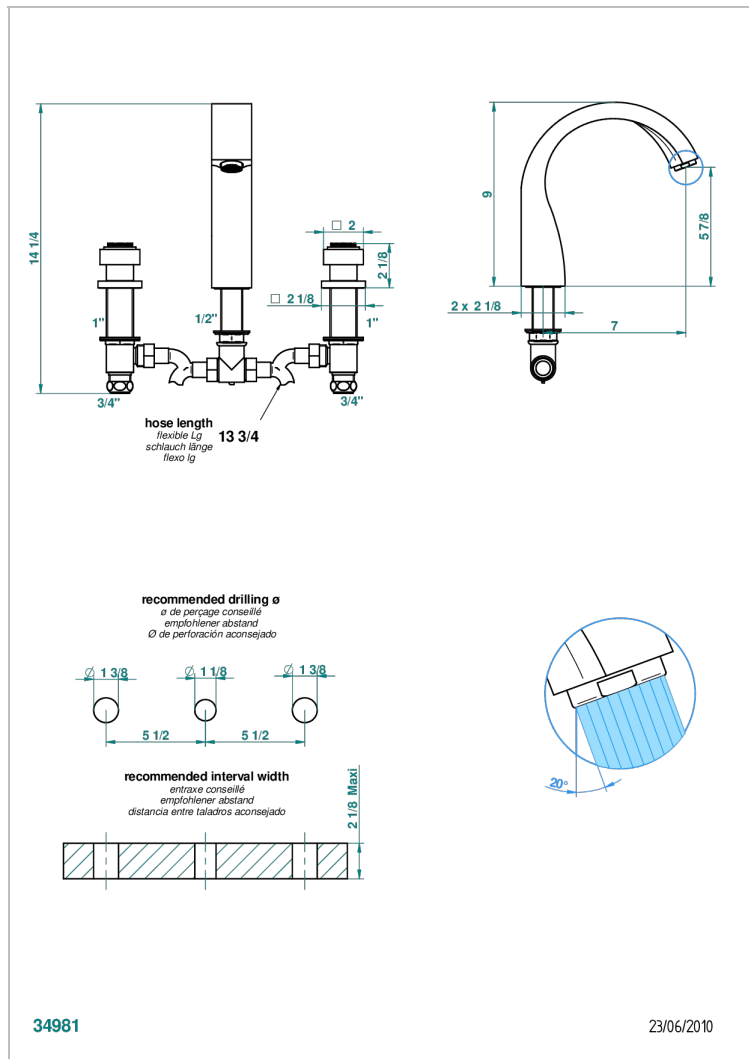

MASQUE DE FEMME SMOOTH METAL

A2U-25

Rim mounted 3-hole bath mixer, goliath spout

CHARACTERISTIC

- ACS : 18ACCLY403

TECHNICAL SPECS

- Recommandé : 3 bars (max. 5 bars) - Advised : 43,5 psi (max. 72 psi)
- Bec : 35 l/min à 3 bars
- Spout : 9.26 gpm at 43.5 psi

STANDARDS

AVAILABLE FINITIONS

Antique nickel - H28
Black ceram - D30
Blush PVD - H62
Brass color PVD - H49
Brown bronze color PVD - F33
Gold color PVD - H52

Graphite PVD - H64
Matt Umber PVD - H67
Matt blush PVD - H60
Matt brass color PVD - H50
Matt brown bronze color PVD - F34
Matt chrome - C02