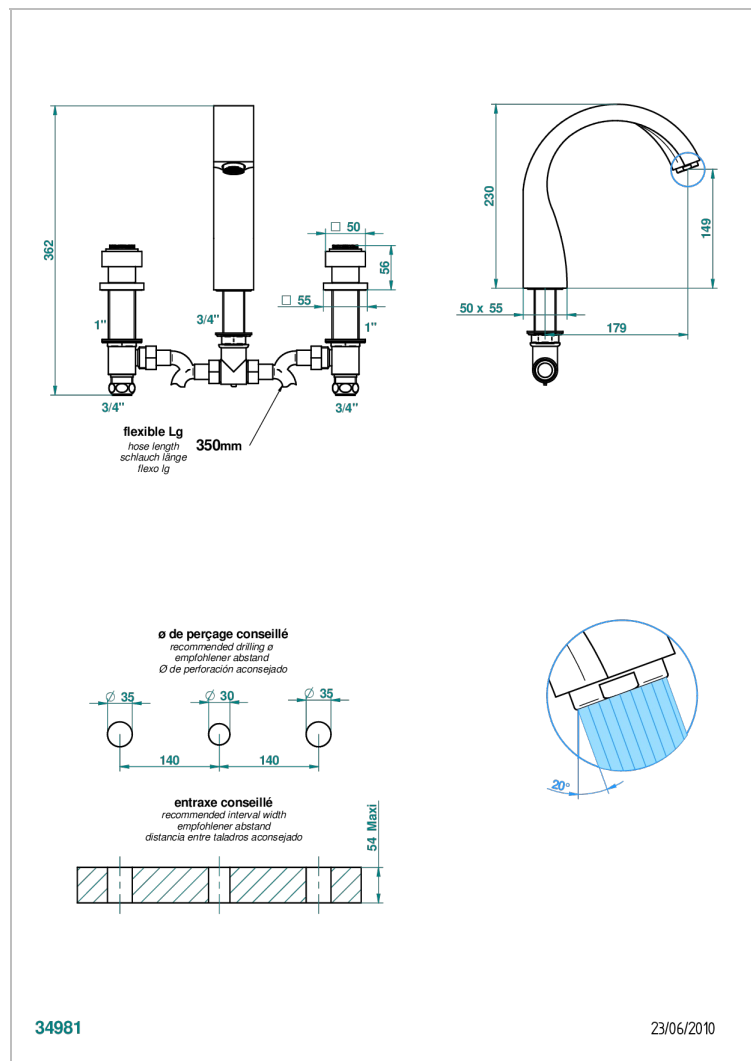

MASQUE DE FEMME SMOOTH METAL

A2U-25

Rim mounted 3-hole bath mixer, goliath spout

CHARACTERISTIC

- ACS : 18ACCLY403

TECHNICAL SPECS

- Recommandé : 3 bars (max. 5 bars) - Advised : 43,5 psi (max. 72 psi)
- Bec : 35 l/min à 3 bars
- Spout : 9.26 gpm at 43.5 psi