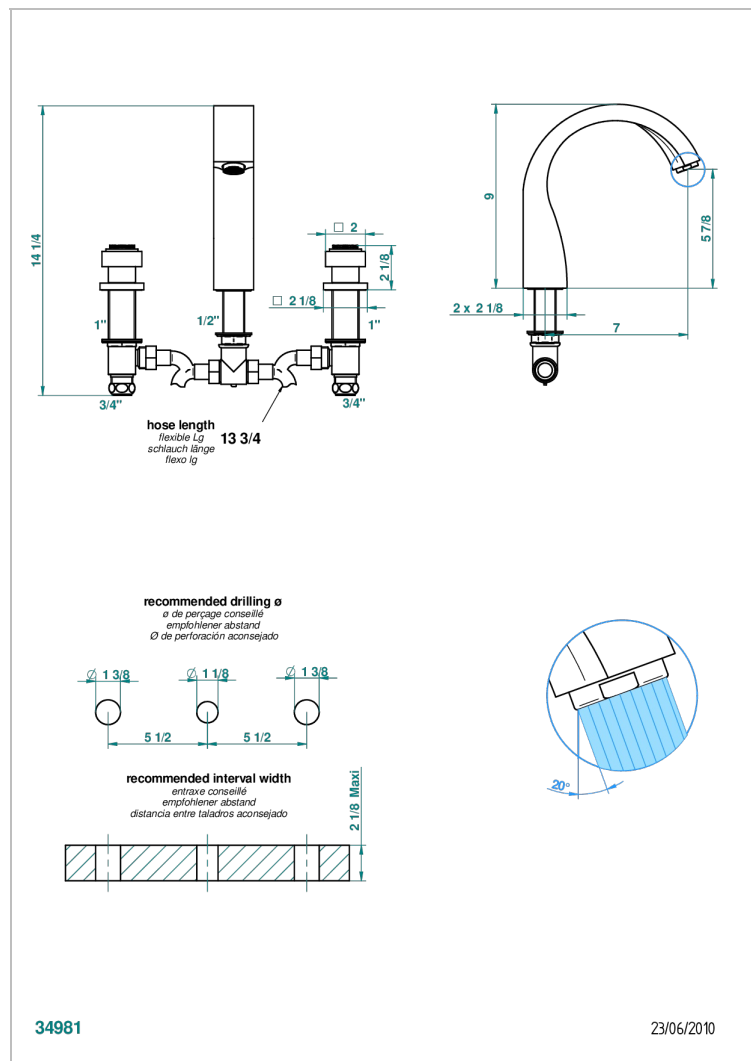

MASQUE DE FEMME SMOOTH METAL

A2U-25

Rim mounted 3-hole bath mixer, goliath spout

CHARACTERISTIC

- ACS : 18ACCLY403

TECHNICAL SPECS

- Recommandé : 3 bars (max. 5 bars) - Advised : 43,5 psi (max. 72 psi)
- Bec : 35 l/min à 3 bars
- Spout : 9.26 gpm at 43.5 psi

STANDARDS

AVAILABLE FINITIONS

Antique nickel - H28
Black ceram - D30
Blush PVD - H62
Brass color PVD - H49
Brown bronze color PVD - F33
Gold color PVD - H52

Graphite PVD - H64
Matt Umber PVD - H67
Matt blush PVD - H60
Matt brass color PVD - H50
Matt brown bronze color PVD - F34
Matt chrome - C02