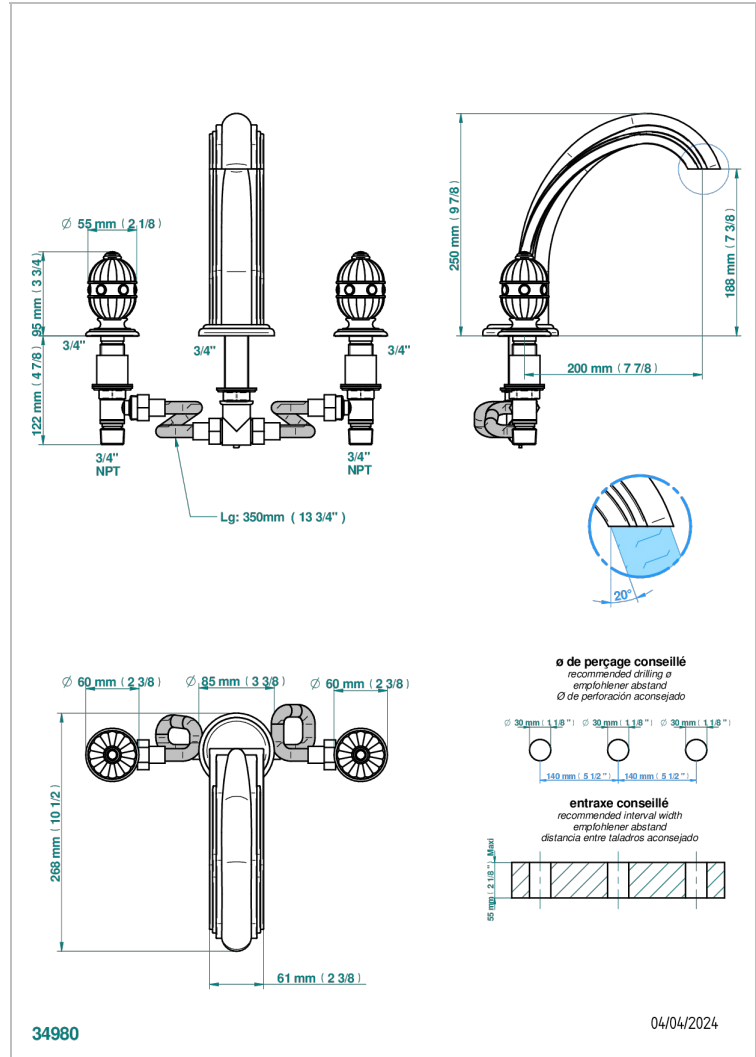

AMBOISE LAPIS LAZULI

A1K-25SGUS

Roman tub set with 3/4" valves

CHARACTERISTIC

- Amboise Lapis Lazuli
- Roman tub set with 3/4" valves

AVAILABLE FINITIONS

Black ceram - D30
Blush PVD - H62
Brass color PVD - H49
Brown bronze color PVD - F33
Chrome polished - A02
Chrome polished / gold polished - G02

Matt nickel color PVD - H56
Nickel antique / Sovereign - H28
Nickel color PVD - H55
Nickel polished - B01
Soft gold - F30
Soft matt gold - F31

Umber PVD - H66