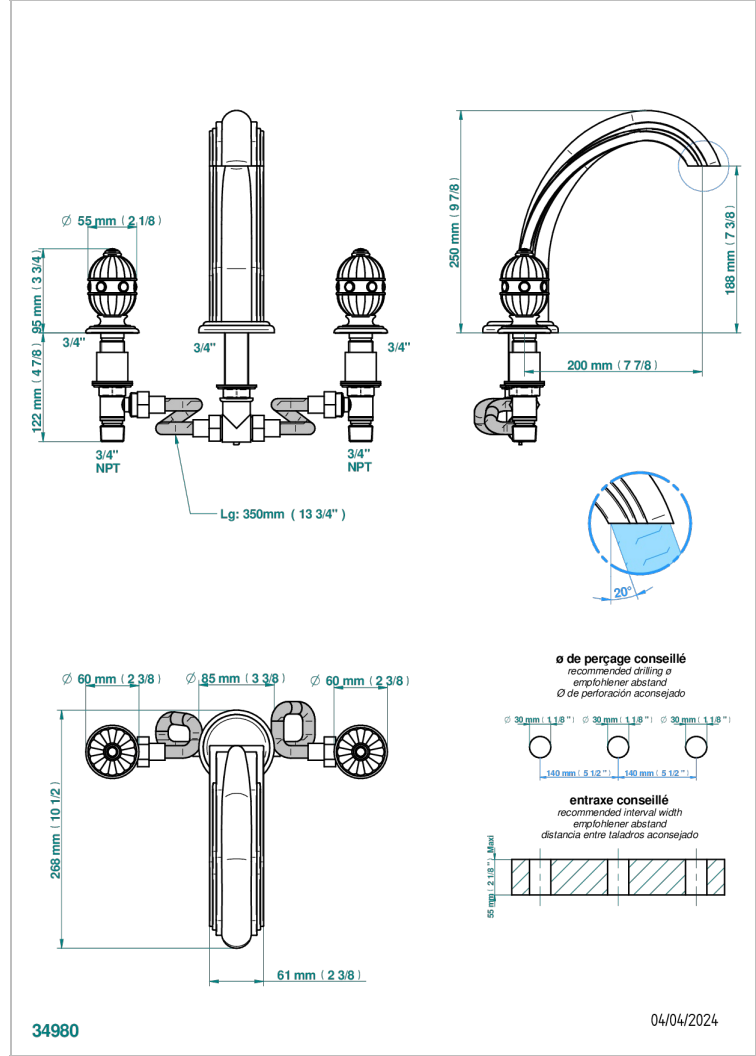

AMBOISE LAPIS LAZULI

A1K-25SG

Rim mounted 3-hole bath mixer, super goliath spout

CHARACTERISTIC

- ACS : 18ACCLY403
- NF : NF EN 200 - IID/A - Chrome

STANDARDS

AVAILABLE FINITIONS

- | | | | | |
|------------------------------|-----------------------------------|----------------------------------|--|-----------------|
| Antique nickel - H28 | Graphite PVD - H64 | Matt gold - F07 | Polished chrome (color finish) - A02 | Umber PVD - H66 |
| Black ceram - D30 | Matt Umber PVD - H67 | Matt gold color PVD - H53 | Polished chrome / Polished gold (color finish) - G02 | |
| Blush PVD - H62 | Matt blush PVD - H60 | Matt graphite PVD - H65 | Polished gold (color finish) - F01 | |
| Brass color PVD - H49 | Matt brass color PVD - H50 | Matt nickel (color finish) - C01 | Polished nickel - B01 | |
| Brown bronze color PVD - F33 | Matt brown bronze color PVD - F34 | Matt nickel color PVD - H56 | Soft gold - F30 | |
| Gold color PVD - H52 | Matt chrome - C02 | Nickel color PVD - H55 | Soft matt gold - F31 | |