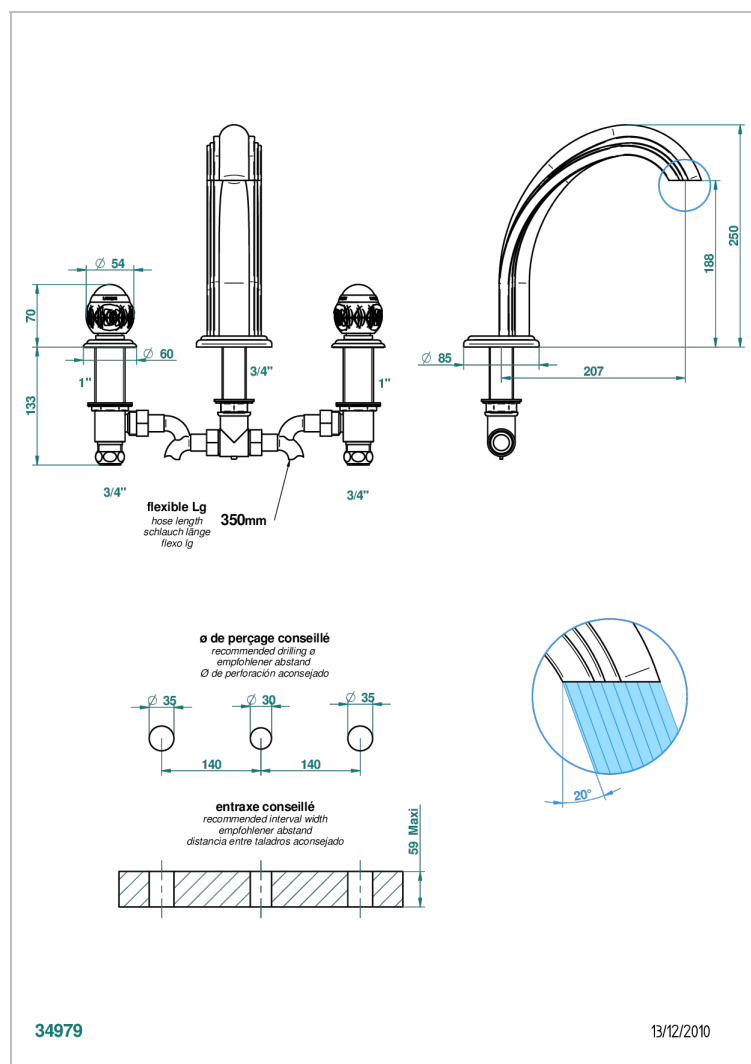

PANTHERE BLACK CRYSTAL

A2K-25SG

Rim mounted 3-hole bath mixer, super goliath spout

CHARACTERISTIC

- ACS : 18ACCLY403
- NF : NF EN 200 - IID/A - Chrome

STANDARDS

AVAILABLE FINITIONS

Antique nickel - H28
Black ceram - D30
Blush PVD - H62
Brass color PVD - H49
Brown bronze color PVD - F33
Gold color PVD - H52

Nickel color PVD - H55
Polished chrome (color finish) - A02
Polished chrome / Polished gold (color finish) - G02
Polished gold (color finish) - F01
Polished nickel - B01
Soft gold - F30

Soft matt gold - F31
Umber PVD - H66
Varnished matt antique red copper (color finish) - H07