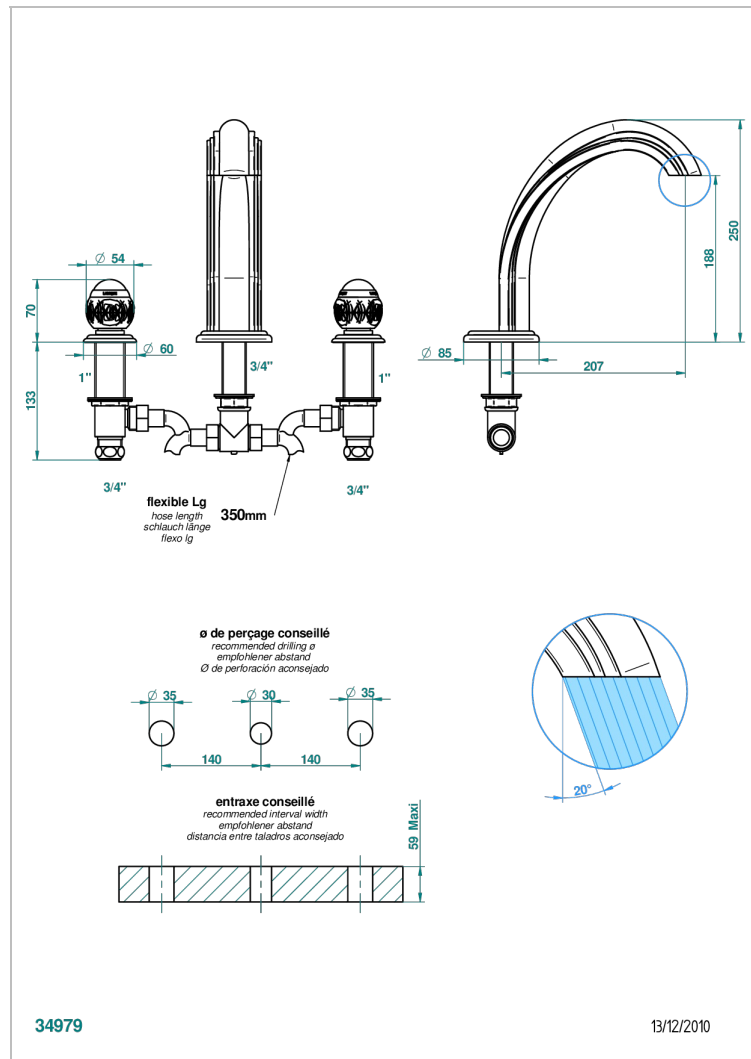

PANTHERE BLACK CRYSTAL

A2K-25SG

Rim mounted 3-hole bath mixer, super goliath spout

CHARACTERISTIC

- ACS : 18ACCLY403
- NF : NF EN 200 - IID/A - Chrome

STANDARDS

AVAILABLE FINITIONS

Antique nickel - H28
Black ceram - D30
Blush PVD - H62
Brass color PVD - H49
Brown bronze color PVD - F33
Gold color PVD - H52

Nickel color PVD - H55
Polished chrome (color finish) - A02
Polished chrome / Polished gold (color finish) - G02
Polished gold (color finish) - F01
Polished nickel - B01
Soft gold - F30

Soft matt gold - F31
Umber PVD - H66
Varnished matt antique red copper (color finish) - H07