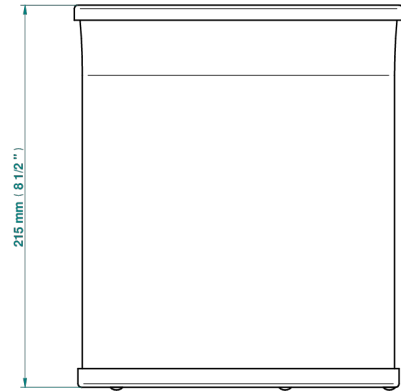

# GENERAL ITEMS

G00-711CL

Waste bin with tilting lid,  $\varnothing$  185 mm, height: 215 mm (not available in PVD finishes)

34968

29/09/2015

## CHARACTERISTIC

- General Items
- Waste bin with tilting lid,  $\varnothing$  185 mm, height: 215 mm (not available in PVD finishes)