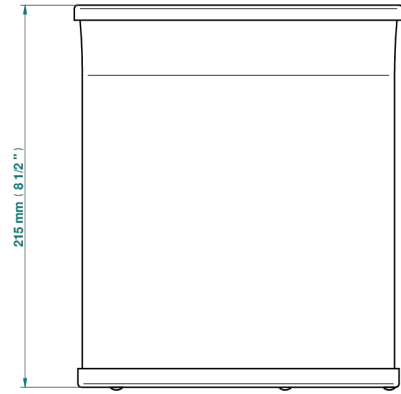

# GENERAL ITEMS

G00-711CL

Waste bin with tilting lid,  $\varnothing$  185 mm, height: 215 mm (not available in PVD finishes)

34968

29/09/2015

## CHARACTERISTIC

- General Items
- Waste bin with tilting lid,  $\varnothing$  185 mm, height: 215 mm (not available in PVD finishes)