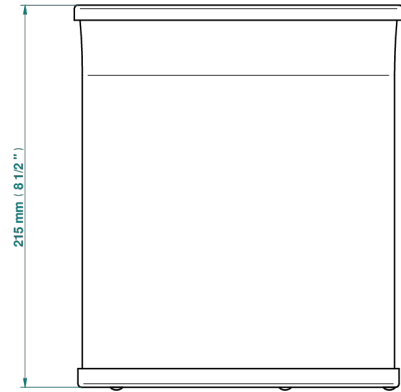

Waste bin with tilting lid,  $\varnothing$  185 mm, height: 215 mm (not available in PVD finishes)

34968

29/09/2015

## CARACTERÍSTICAS

- Todo Estilo
- Waste bin with tilting lid,  $\varnothing$  185 mm, height: 215 mm (not available in PVD finishes)