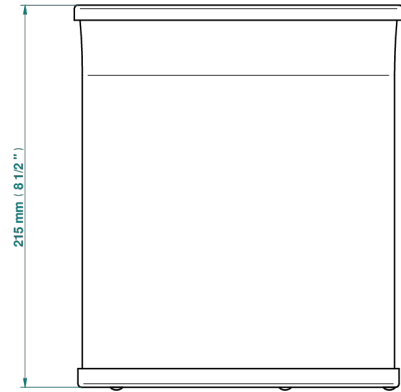

GENERAL ITEMS

G00-711CL

Waste bin with tilting lid, \varnothing 185 mm, height: 215 mm (not available in PVD finishes)

34968

29/09/2015

CHARACTERISTIC

- General Items
- Waste bin with tilting lid, \varnothing 185 mm, height: 215 mm (not available in PVD finishes)