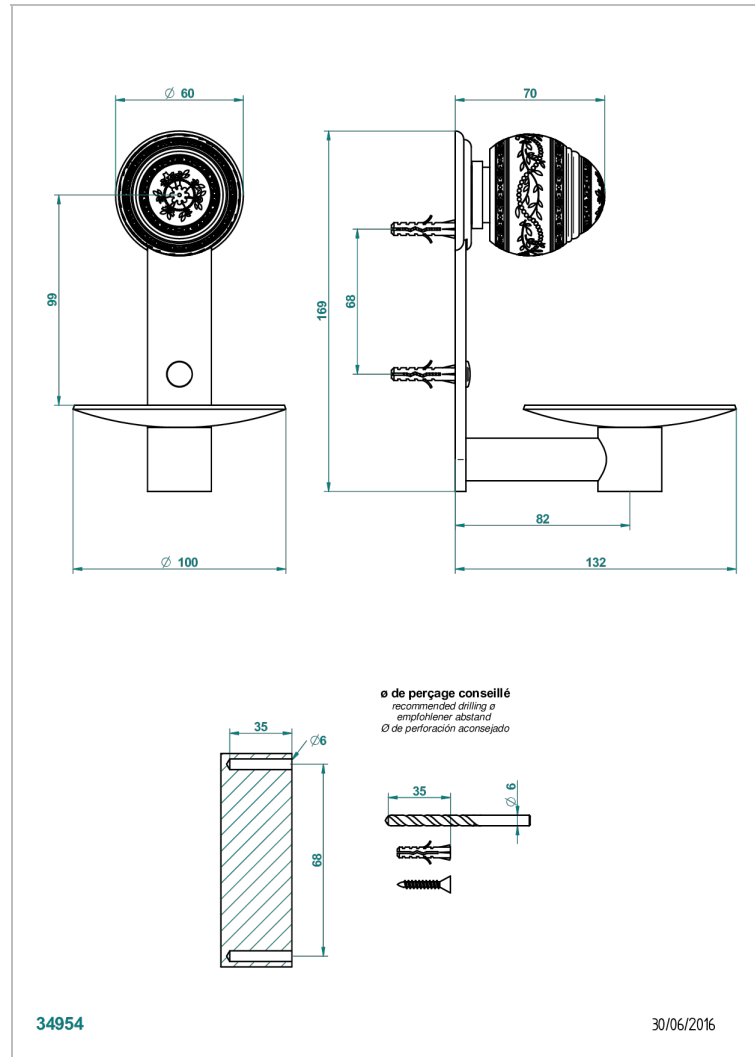

# MARQUISE GOLD DECOR

A7F-546

Soap dish, wall mounted, 4" diameter

## CHARACTERISTIC

- Marquise Gold decor
- Soap dish, wall mounted, 4" diameter