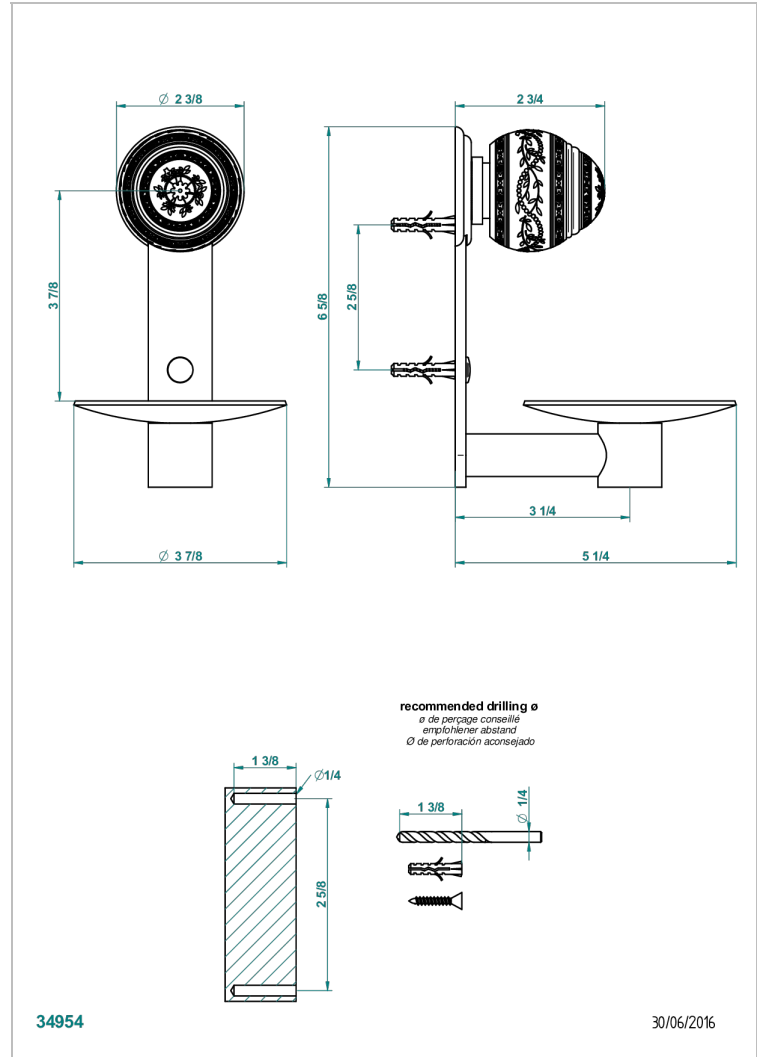

MARQUISE GOLD DECOR

A7F-546

Soap dish, wall mounted, 4" diameter

CHARACTERISTIC

- Marquise Gold decor
- Soap dish, wall mounted, 4" diameter

AVAILABLE FINITIONS

Black ceram - D30
Blush PVD - H62
Brass color PVD - H49
Brown bronze color PVD - F33
Chrome polished - A02
Chrome polished / gold polished - G02