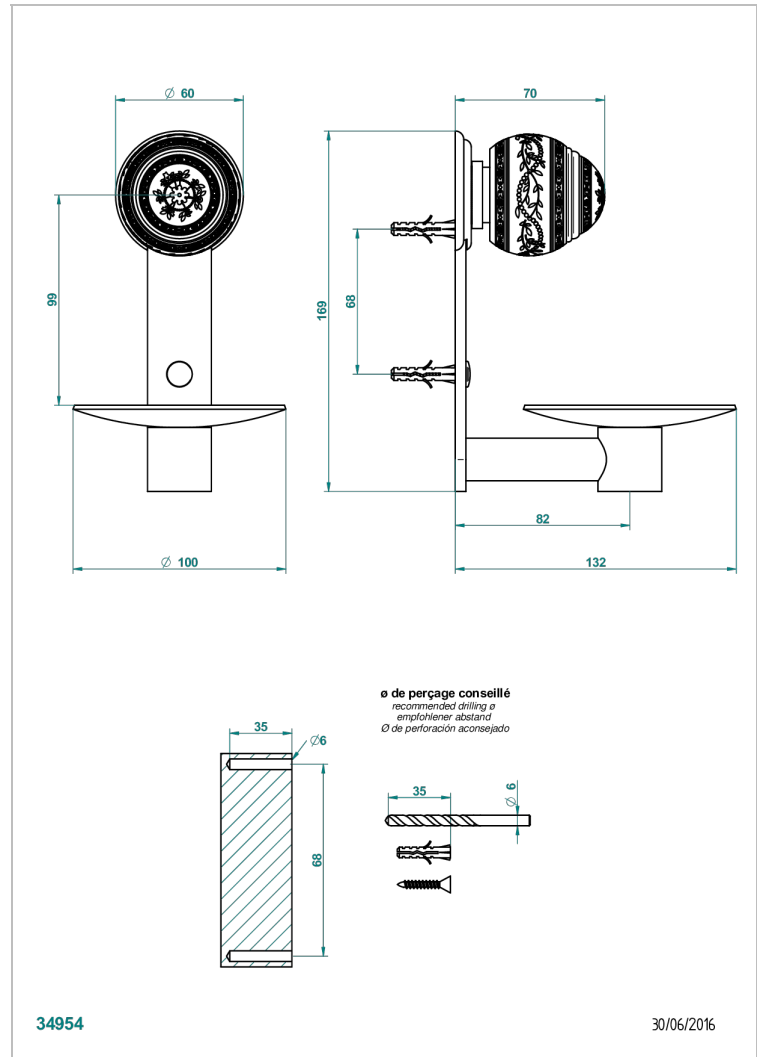

MARQUISE GOLD DECOR

A7F-546

Wall mounted soap dish, \varnothing 100 mm

CHARACTERISTIC

- Marquise Gold decor
- Wall mounted soap dish, \varnothing 100 mm

AVAILABLE FINITIONS

Antique nickel - H28
Black ceram - D30
Blush PVD - H62
Brass color PVD - H49
Brown bronze color PVD - F33
Gold color PVD - H52