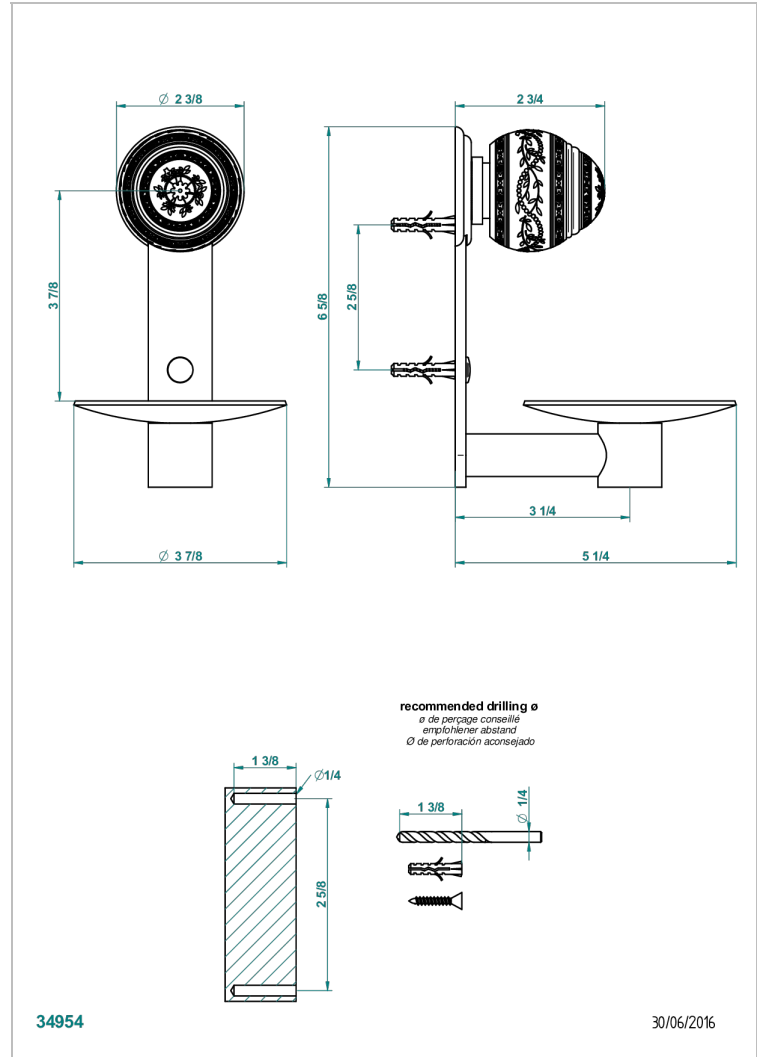

MARQUISE GOLD DECOR

A7F-546

Wall mounted soap dish, \varnothing 100 mm

THG[®]
PARIS

CHARACTERISTIC

- Marquise Gold decor
- Wall mounted soap dish, \varnothing 100 mm

AVAILABLE FINITIONS

Antique nickel - H28
Black ceram - D30
Blush PVD - H62
Brass color PVD - H49
Brown bronze color PVD - F33
Gold color PVD - H52