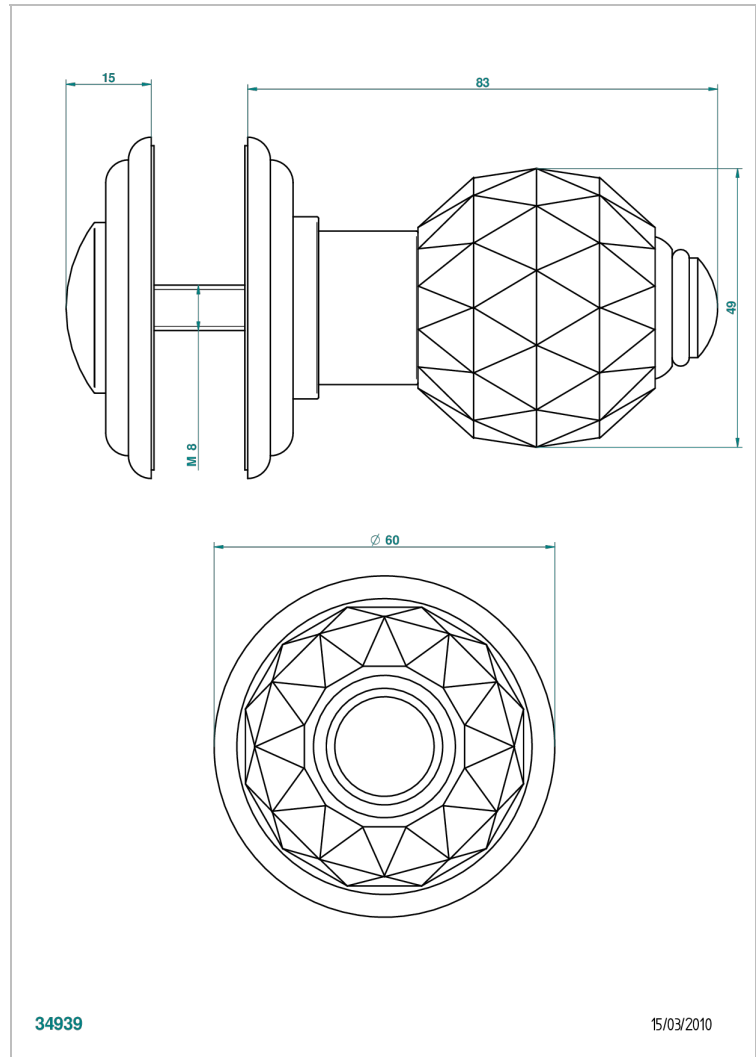

MANDARINE CRISTALLIA DIAMANT

U1K-639V

Large knob

THG[®]
PARIS

CHARACTERISTIC

- Mandarin Cristallia Diamant
- Large knob

AVAILABLE FINITIONS

Black ceram - D30
Blush PVD - H62
Brass color PVD - H49
Brown bronze color PVD - F33
Chrome polished - A02
Chrome polished / gold polished - G02