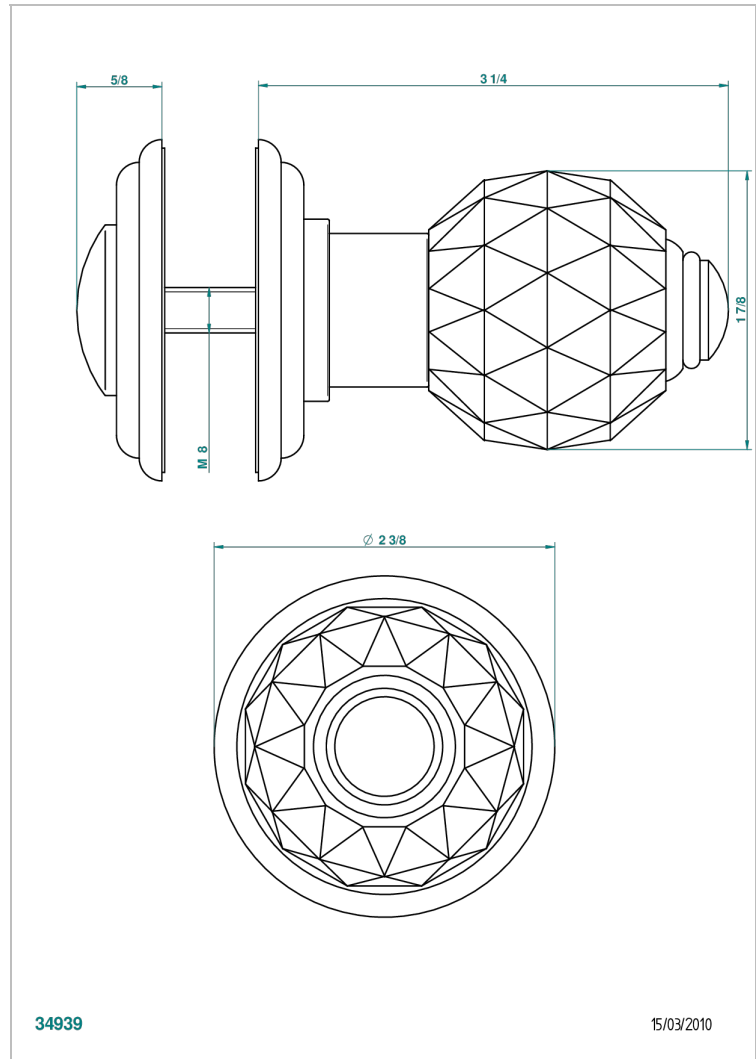

# MANDARINE CRISTALLIA DIAMANT

U1K-639V

Large knob

THG<sup>®</sup>  
PARIS

## CHARACTERISTIC

- Mandarin Cristallia Diamant
- Large knob