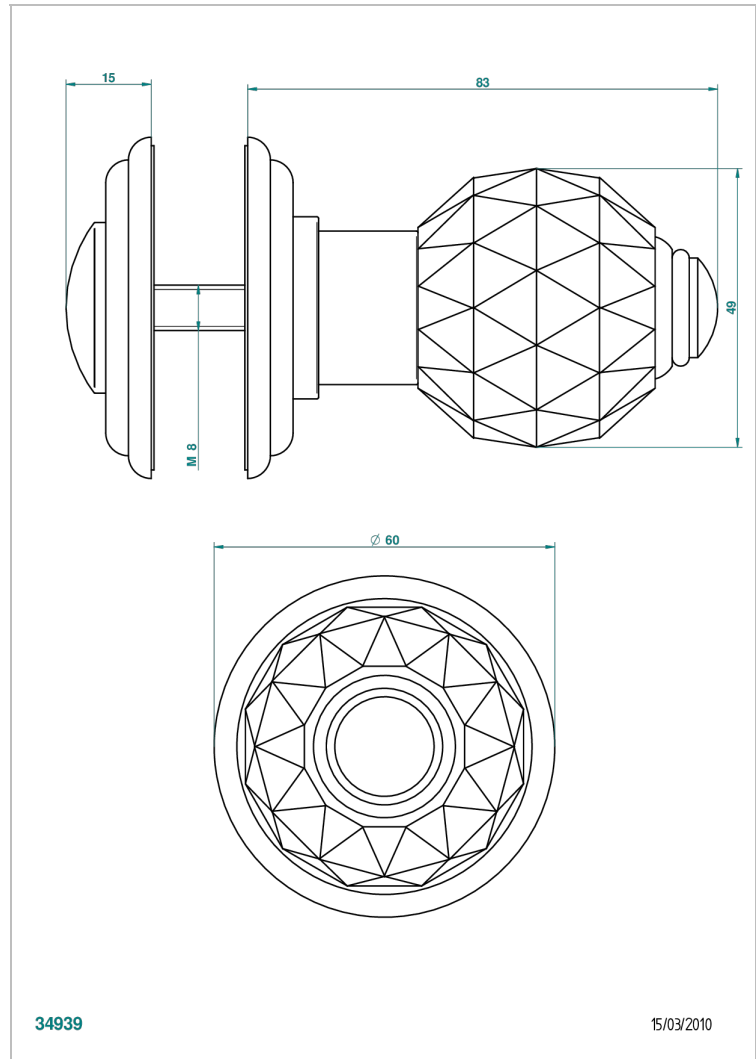

## CHARACTERISTIC

- Mandarin Cristallia Diamant
- Large door knob