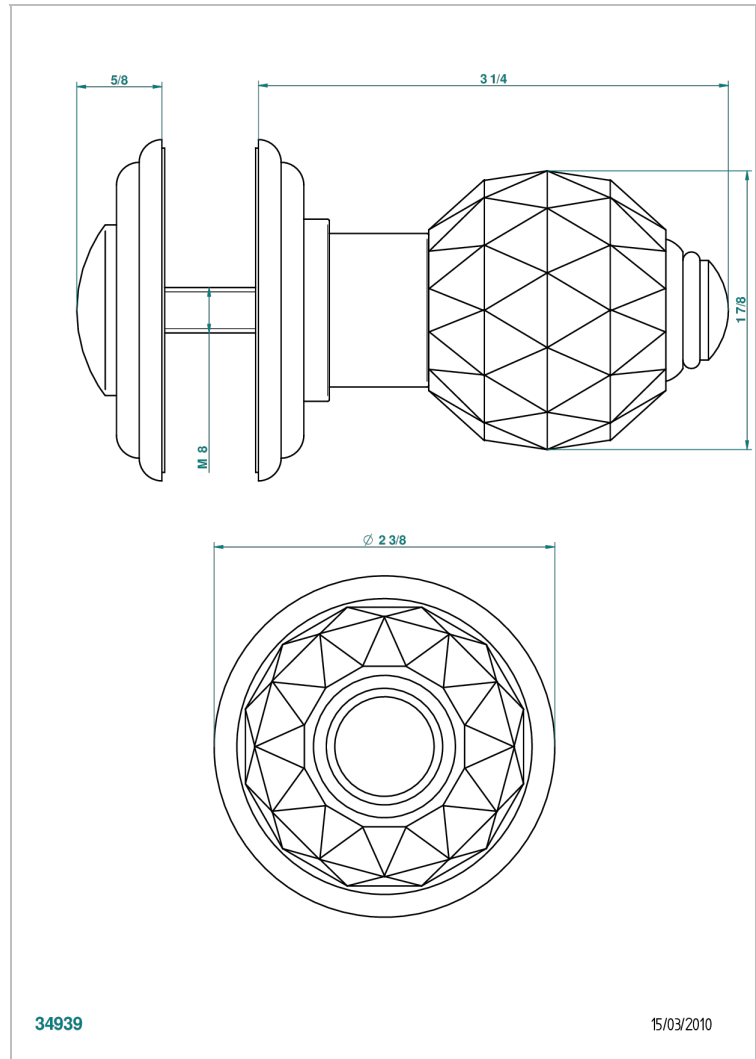

## CHARACTERISTIC

- Mandarin Cristallia Diamant
- Large door knob