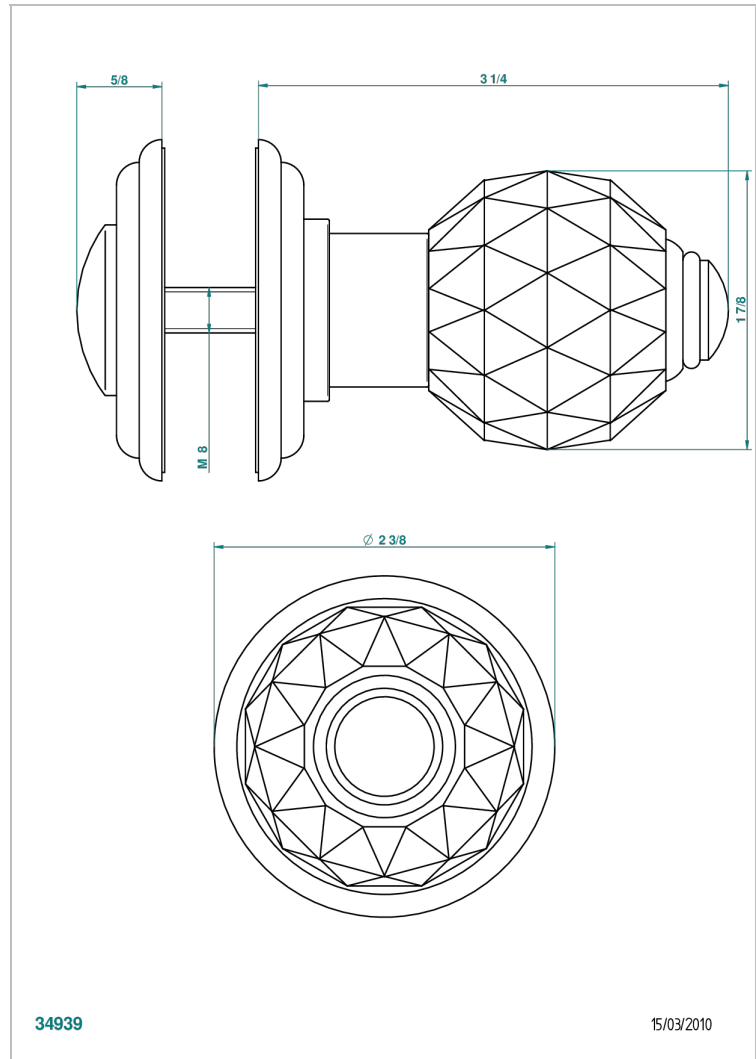

MANDARINE CRISTALLIA DIAMANT

U1K-639V

Large door knob

THG[®]
PARIS

CHARACTERISTIC

- Mandarin Cristallia Diamant
- Large door knob

AVAILABLE FINITIONS

Antique nickel - H28
Black ceram - D30
Blush PVD - H62
Brass color PVD - H49
Brown bronze color PVD - F33
Gold color PVD - H52