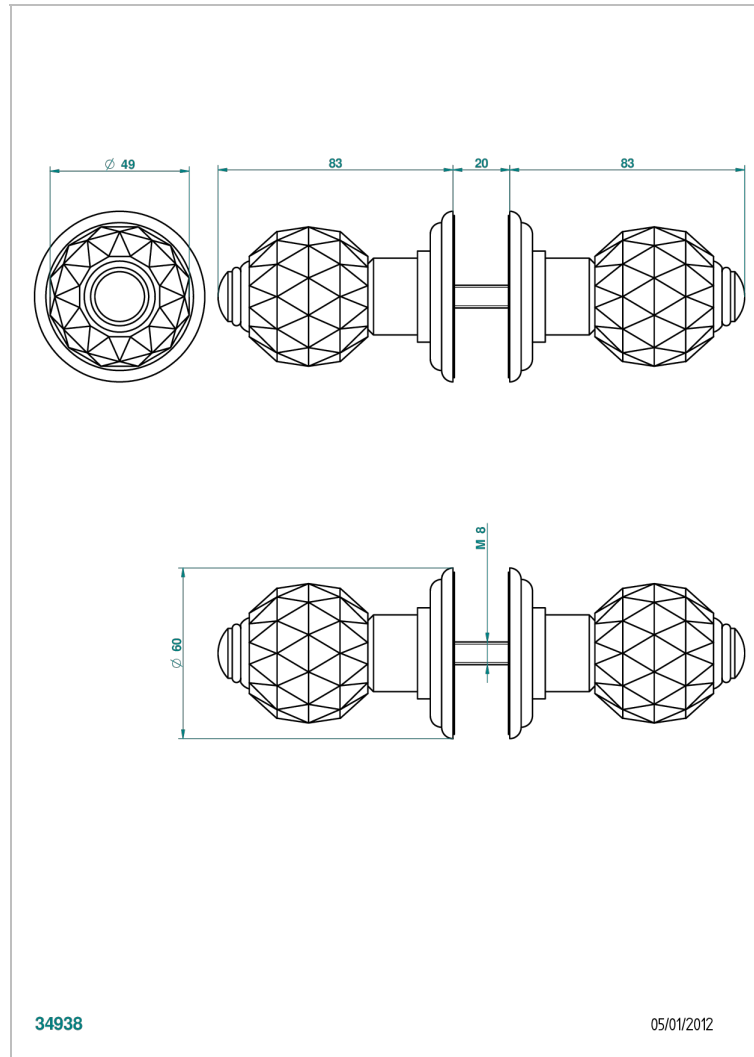

MANDARINE CRISTALLIA DIAMANT

U1K-638V

Pair of large door knobs

THG[®]
PARIS

CHARACTERISTIC

- Mandarine Cristallia Diamant
- Pair of large door knobs

AVAILABLE FINITIONS

Antique nickel - H28
Black ceram - D30
Blush PVD - H62
Brass color PVD - H49
Brown bronze color PVD - F33
Gold color PVD - H52